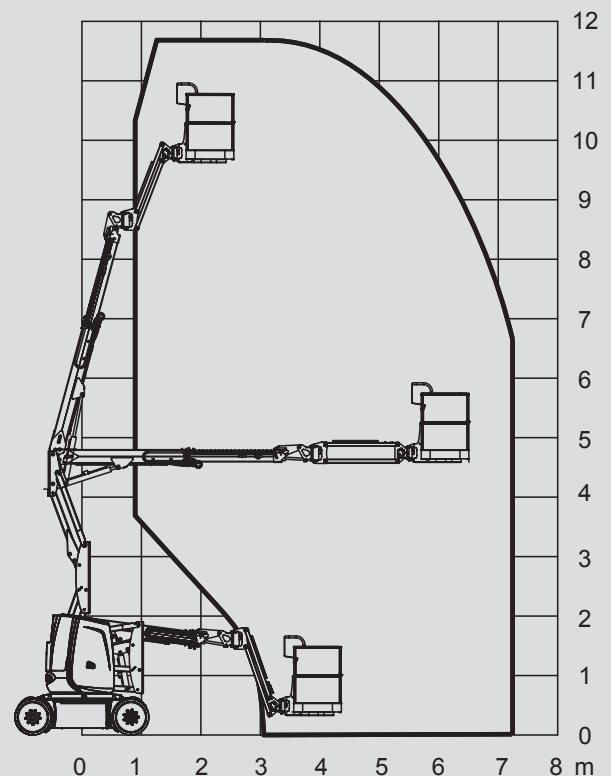

For further information please contact your sales representative or one of our local depots.

Data provided are for information only and do not imply any obligation. Technical information as provided by the manufacturer. We reserve the right to modify specifications and/or models without notice.