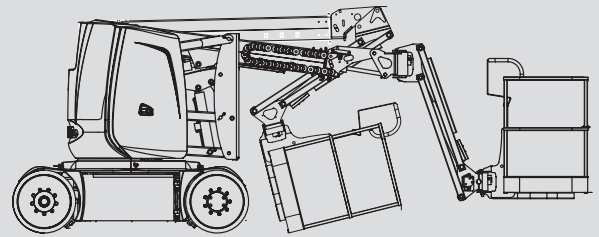

# Articulating Boom Lifts

## PSG 120 E

Max. working height	11,70 m
Max. platform height	9,70 m
Capacity	230 kg
Max. horizontal reach	7,22 m
Width	1,20 m
Length	5,64 m
Height	1,99 m
Platform dimensions	1,15 x 0,80 m
Jib	Yes
Weight	7.110 kg
Power	Electric
Four wheel	No