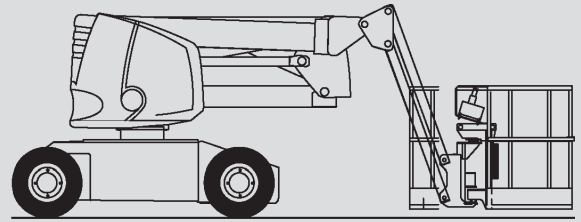

Articulating Boom Lifts

PSG 120 E

Max. working height	12,00 m
Max. platform height	10,00 m
Capacity	230 kg
Max. horizontal reach	6,70 m
Width	1,34 m
Length	5,43 m
Height	1,99 m
Platform dimensions	1,20 x 0,80 m
Jib	Yes
Weight	5.900 kg
Power	Electric
Four wheel	No