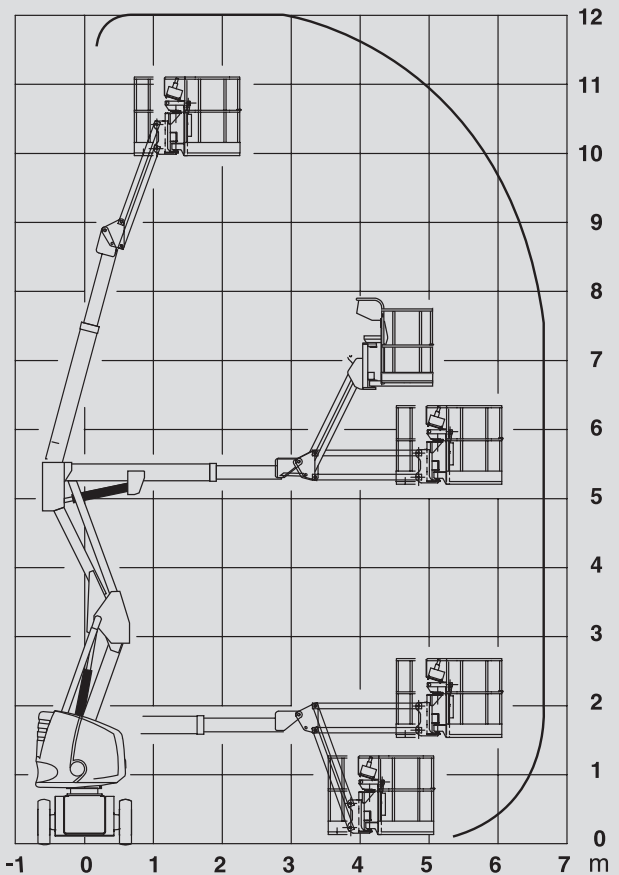

Articulating Boom Lifts

PSG 120 E

Max. working height	12,00 m
Max. platform height	10,00 m
Capacity	230 kg
Max. horizontal reach	6,70 m
Width	1,34 m
Length	5,43 m
Height	1,99 m
Platform dimensions	1,20 x 0,80 m
Jib	Yes
Weight	5.900 kg
Power	Electric
Four wheel	No