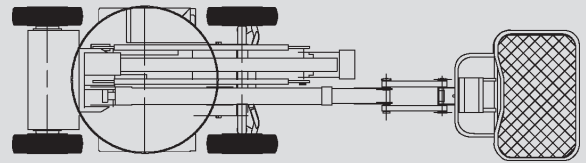

Articulating Boom Lifts

PSG 120 E

Max. working height	12,00 m
Max. platform height	10,00 m
Capacity	230 kg
Max. horizontal reach	6,70 m
Width	1,34 m
Length	5,43 m
Height	1,99 m
Platform dimensions	1,20 x 0,80 m
Jib	Yes
Weight	5.900 kg
Power	Electric
Four wheel	No