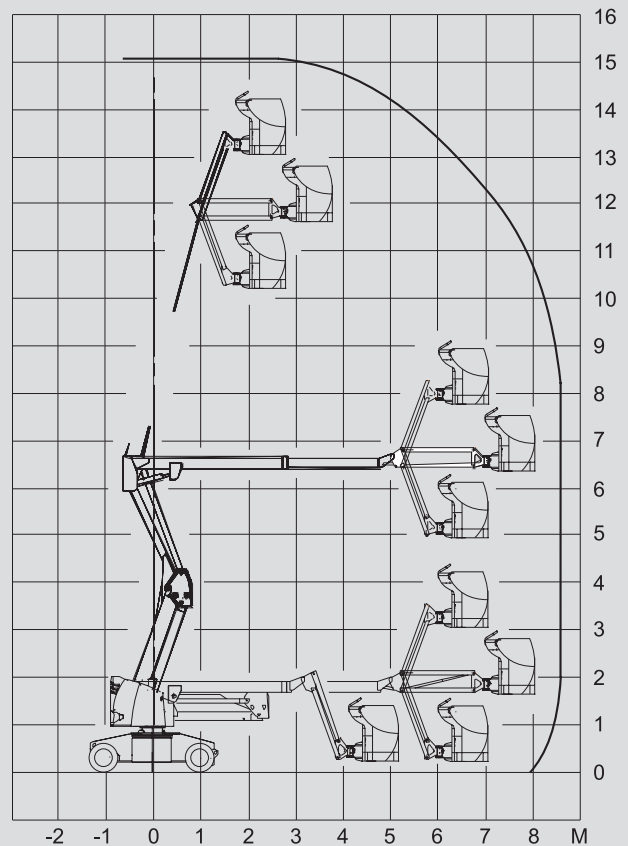

For further information please contact your sales representative or one of our local depots.

Data provided are for information only and do not imply any obligation. Technical information as provided by the manufacturer. We reserve the right to modify specifications and/or models without notice.