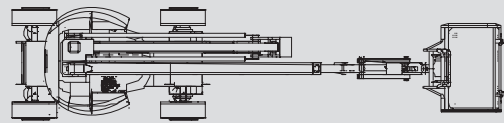

Articulating Boom Lifts

PSG 150 E

Max. working height	15,00 m
Max. platform height	13,00 m
Capacity	230 kg
Max. horizontal reach	8,45 m
Width	1,50 m
Length	6,60 m
Height	2,00 m
Platform dimensions	1,20 x 0,80 m
Jib	Yes
Weight	7.300 kg
Power	Electric
Four wheel	No