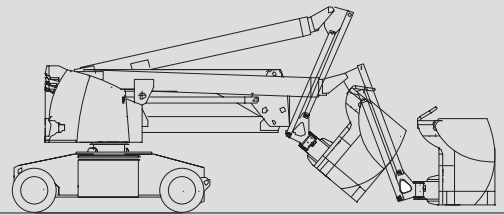

Articulating Boom Lifts

PSG 150 E

Max. working height	15,00 m
Max. platform height	13,00 m
Capacity	230 kg
Max. horizontal reach	8,45 m
Width	1,50 m
Length	6,60 m
Height	2,00 m
Platform dimensions	1,20 x 0,80 m
Jib	Yes
Weight	7.300 kg
Power	Electric
Four wheel	No