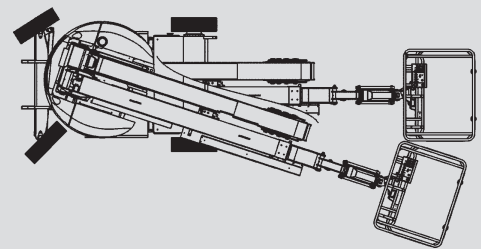

# Articulating Boom Lifts

## PSG 150 E

|                       |               |
|-----------------------|---------------|
| Max. working height   | 15,00 m       |
| Max. platform height  | 13,00 m       |
| Capacity              | 200 kg        |
| Max. horizontal reach | 7,60 m        |
| Width                 | 1,50 m        |
| Length                | 6,05 m        |
| Height                | 1,97 m        |
| Platform dimensions   | 1,20 x 0,96 m |
| Jib                   | Yes           |
| Weight                | 6.700 kg      |
| Power                 | Electric      |
| Four wheel            | No            |