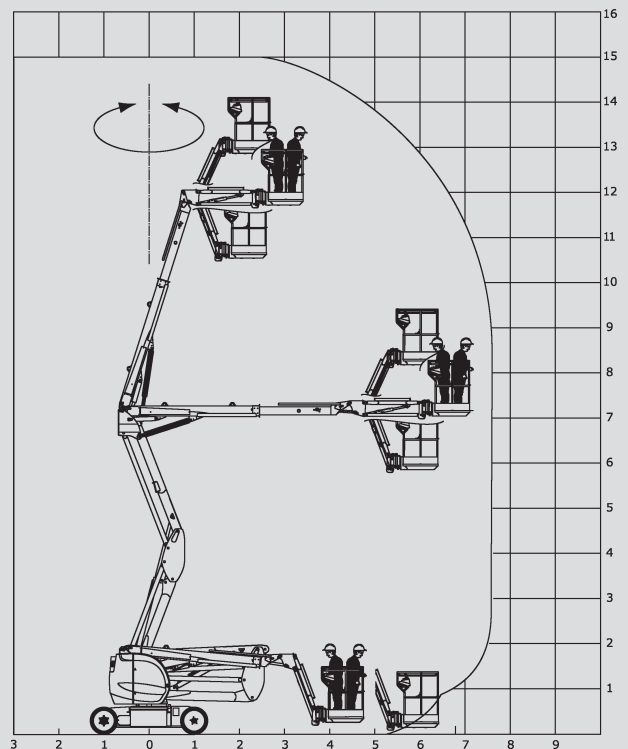

For further information please contact your sales representative or one of our local depots.

Data provided are for information only and do not imply any obligation. Technical information as provided by the manufacturer. We reserve the right to modify specifications and/or models without notice.