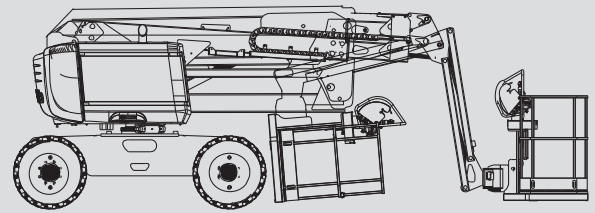

Articulating Boom Lifts

PSG 160 D / 4WD

Max. working height	16,00 m
Max. platform height	14,00 m
Capacity	230 kg
Max. horizontal reach	8,30 m
Width	2,30 m
Length	5,05 m
Height	2,40 m
Platform dimensions	1,83 x 0,80 m
Jib	Yes
Weight	6.650 kg
Power	Diesel
Four wheel	Yes