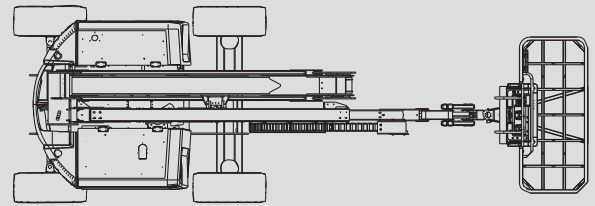

Articulating Boom Lifts

PSG 160 D / 4WD

Max. working height	16,00 m
Max. platform height	14,00 m
Capacity	230 kg
Max. horizontal reach	8,30 m
Width	2,30 m
Length	5,05 m
Height	2,40 m
Platform dimensions	1,83 x 0,80 m
Jib	Yes
Weight	6.650 kg
Power	Diesel
Four wheel	Yes