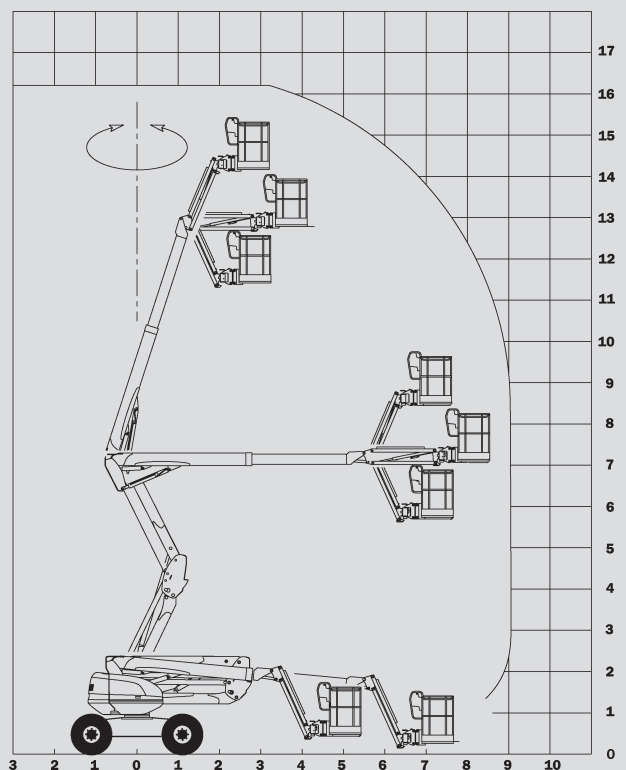

Articulating Boom Lifts

PSG 160 D / 4WD

| | |
|-----------------------|---------------|
| Max. working height | 16,01 m |
| Max. platform height | 14,01 m |
| Capacity | 230 kg |
| Max. horizontal reach | 8,30 m |
| Width | 2,30 m |
| Length | 6,53 m |
| Height | 2,37 m |
| Platform dimensions | 1,80 x 0,80 m |
| Jib | Yes |
| Weight | 6.160 kg |
| Power | Diesel |
| Four wheel | Yes |