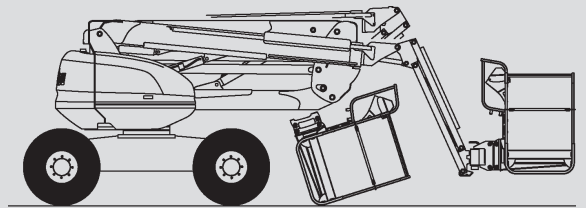

Articulating Boom Lifts

PSG 160 D / 4WD

| | |
|-----------------------|---------------|
| Max. working height | 16,01 m |
| Max. platform height | 14,01 m |
| Capacity | 230 kg |
| Max. horizontal reach | 8,30 m |
| Width | 2,30 m |
| Length | 6,53 m |
| Height | 2,37 m |
| Platform dimensions | 1,80 x 0,80 m |
| Jib | Yes |
| Weight | 6.160 kg |
| Power | Diesel |
| Four wheel | Yes |