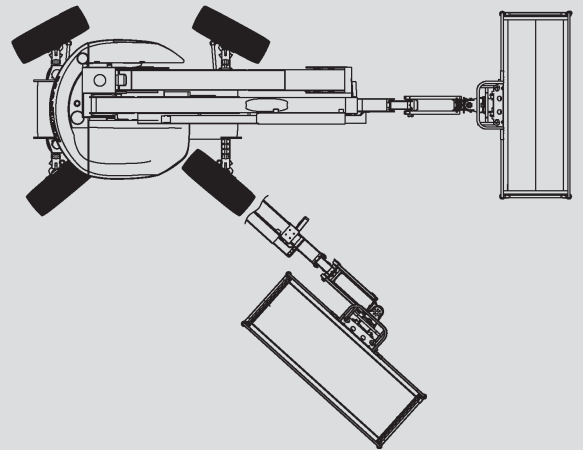

Articulating Boom Lifts

PSG 160 D / 4WD

| | |
|-----------------------|---------------|
| Max. working height | 16,01 m |
| Max. platform height | 14,01 m |
| Capacity | 230 kg |
| Max. horizontal reach | 8,30 m |
| Width | 2,30 m |
| Length | 6,53 m |
| Height | 2,37 m |
| Platform dimensions | 1,80 x 0,80 m |
| Jib | Yes |
| Weight | 6.160 kg |
| Power | Diesel |
| Four wheel | Yes |