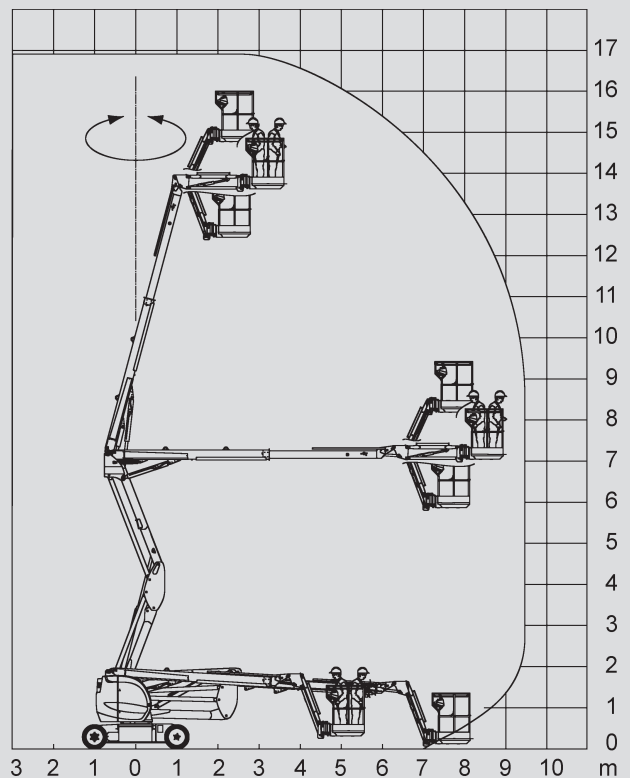

For further information please contact your sales representative or one of our local depots.

Data provided are for information only and do not imply any obligation. Technical information as provided by the manufacturer. We reserve the right to modify specifications and/or models without notice.