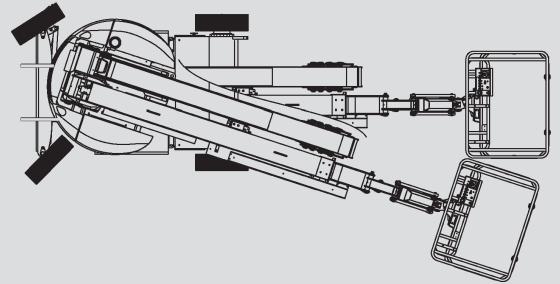

Articulating Boom Lifts

PSG 170 E

Max. working height	16,90 m
Max. platform height	14,90 m
Capacity	200 kg
Max. horizontal reach	9,40 m
Width	1,75 m
Length	6,84 m
Height	1,97 m
Platform dimensions	1,20 x 0,96 m
Jib	Yes
Weight	6.910 kg
Power	Electric
Four wheel	No