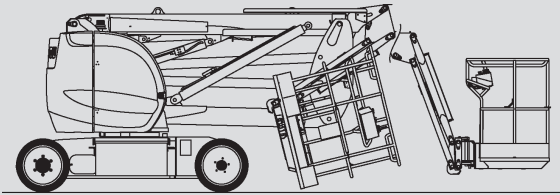

Articulating Boom Lifts

PSG 170 E

Max. working height	16,90 m
Max. platform height	14,90 m
Capacity	200 kg
Max. horizontal reach	9,40 m
Width	1,75 m
Length	6,84 m
Height	1,97 m
Platform dimensions	1,20 x 0,96 m
Jib	Yes
Weight	6.910 kg
Power	Electric
Four wheel	No