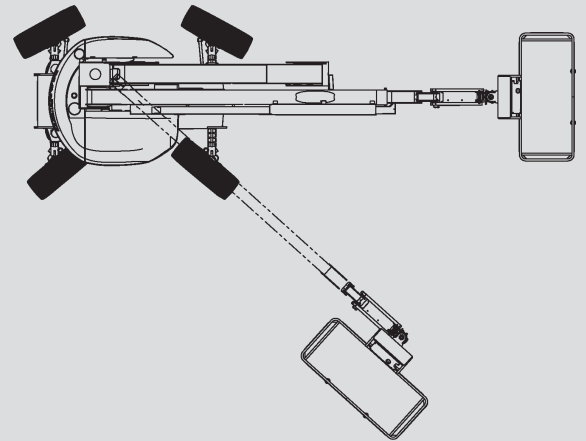

Articulating Boom Lifts

PSG 180 D / 4WD

Max. working height	17,65 m
Max. platform height	15,65 m
Capacity	230 kg
Max. horizontal reach	10,60 m
Width	2,30 m
Length	7,77 m
Height	2,37 m
Platform dimensions	1,80 x 0,80 m
Jib	Yes
Weight	8.090 kg
Power	Diesel
Four wheel	Yes