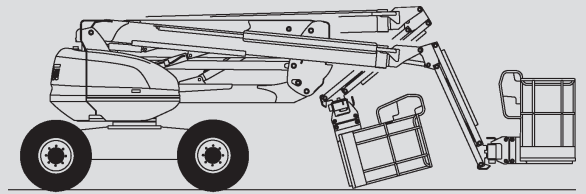

Articulating Boom Lifts

PSG 180 D / 4WD

Max. working height	17,65 m
Max. platform height	15,65 m
Capacity	230 kg
Max. horizontal reach	10,60 m
Width	2,30 m
Length	7,77 m
Height	2,37 m
Platform dimensions	1,80 x 0,80 m
Jib	Yes
Weight	8.090 kg
Power	Diesel
Four wheel	Yes