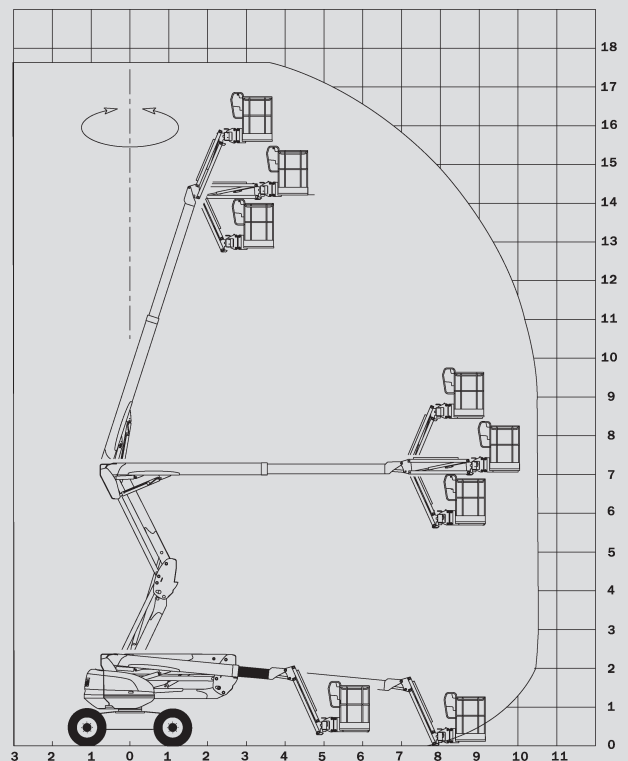

Articulating Boom Lifts

PSG 180 D / 4WD

Max. working height	17,65 m
Max. platform height	15,65 m
Capacity	230 kg
Max. horizontal reach	10,60 m
Width	2,30 m
Length	7,77 m
Height	2,37 m
Platform dimensions	1,80 x 0,80 m
Jib	Yes
Weight	8.090 kg
Power	Diesel
Four wheel	Yes