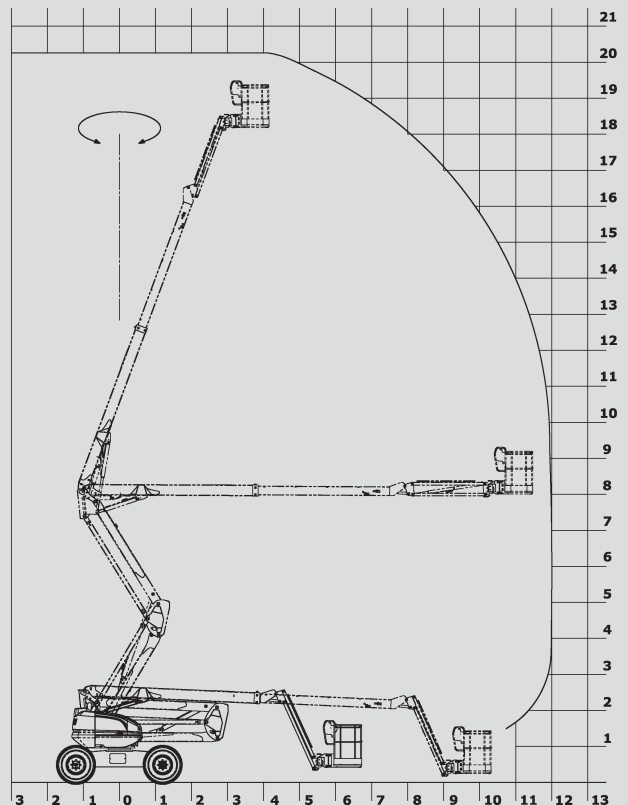

For further information please contact your sales representative or one of our local depots.

Data provided are for information only and do not imply any obligation. Technical information as provided by the manufacturer. We reserve the right to modify specifications and/or models without notice.