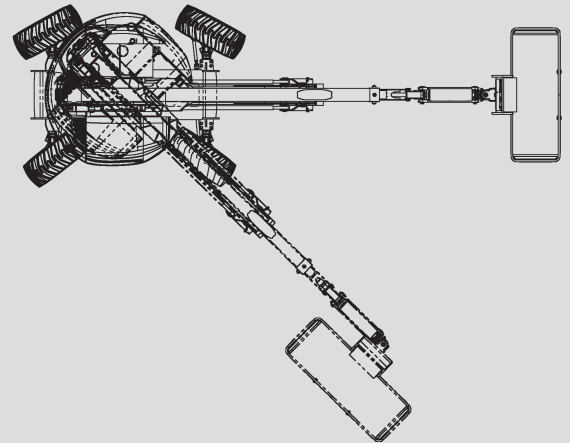

Articulating Boom Lifts

PSG 200 D / 4WD

Max. working height	20,00 m
Max. platform height	18,00 m
Capacity	230 kg
Max. horizontal reach	12,00 m
Width	2,40 m
Length	8,50 m
Height	2,70 m
Platform dimensions	2,10 x 0,80 m
Jib	Yes
Weight	10.000 kg
Power	Diesel
Four wheel	Yes