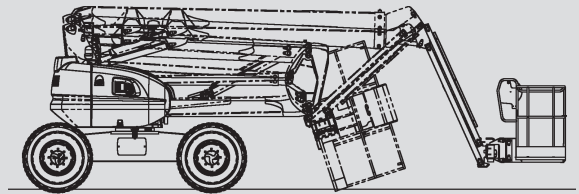

Articulating Boom Lifts

PSG 200 D / 4WD

Max. working height	20,00 m
Max. platform height	18,00 m
Capacity	230 kg
Max. horizontal reach	12,00 m
Width	2,40 m
Length	8,50 m
Height	2,70 m
Platform dimensions	2,10 x 0,80 m
Jib	Yes
Weight	10.000 kg
Power	Diesel
Four wheel	Yes