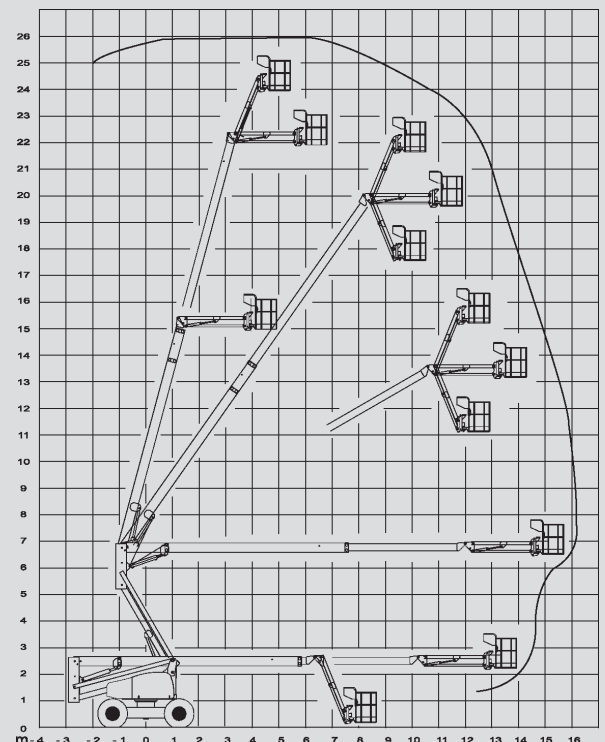

For further information please contact your sales representative or one of our local depots.

Data provided are for information only and do not imply any obligation. Technical information as provided by the manufacturer. We reserve the right to modify specifications and/or models without notice.