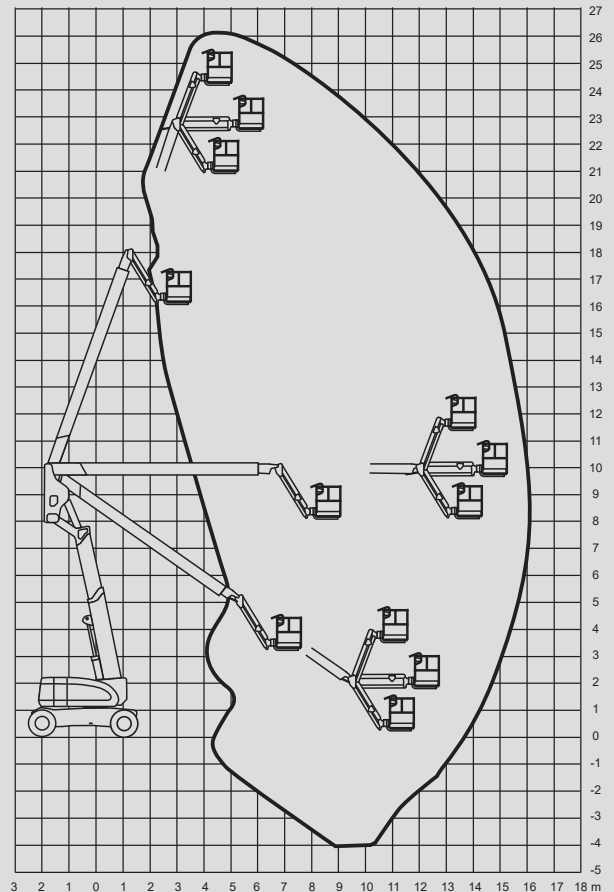

For further information please contact your sales representative or one of our local depots.

Data provided are for information only and do not imply any obligation. Technical information as provided by the manufacturer. We reserve the right to modify specifications and/or models without notice.