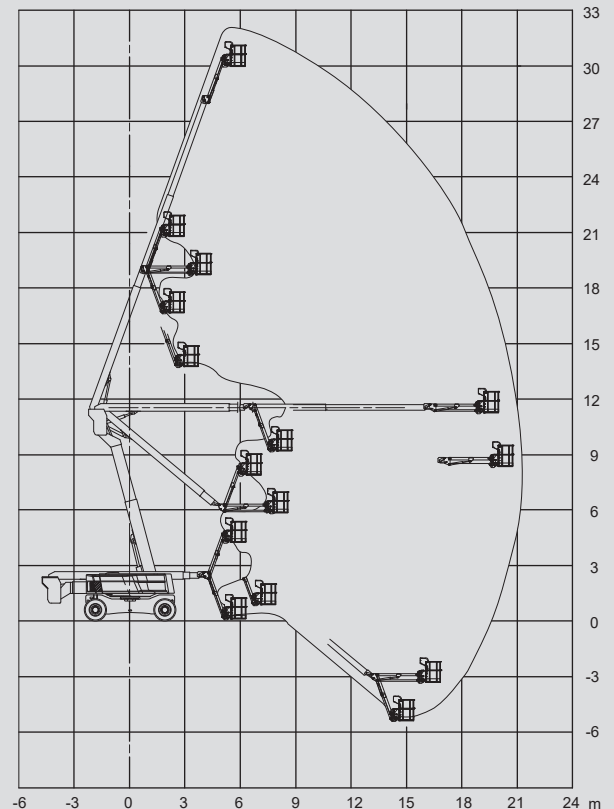

For further information please contact your sales representative or one of our local depots.

Data provided are for information only and do not imply any obligation. Technical information as provided by the manufacturer. We reserve the right to modify specifications and/or models without notice.