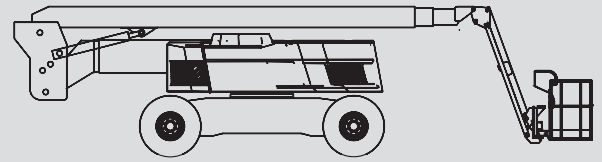

Articulating Boom Lifts

PSG 320 D / 4WD

Max. working height	31,80 m
Max. platform height	29,80 m
Capacity	250 kg
Max. horizontal reach	21,60 m
Width	2,53 m
Length	11,70 m
Height	2,80 m
Platform dimensions	0,91 x 2,44 m
Jib	Yes
Weight	20.100 kg
Power	Diesel
Four wheel	Yes