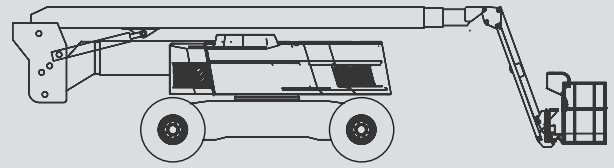

# Articulating Boom Lifts

## PSG 320 D / 4WD

Max. working height	31,80 m
Max. platform height	29,80 m
Capacity	250 kg
Max. horizontal reach	21,30 m
Width	2,50 m
Length	11,16 m
Height	2,70 m
Platform dimensions	2,44 x 0,80 m
Jib	Yes
Weight	20.100 kg
Power	Diesel
Four wheel	Yes