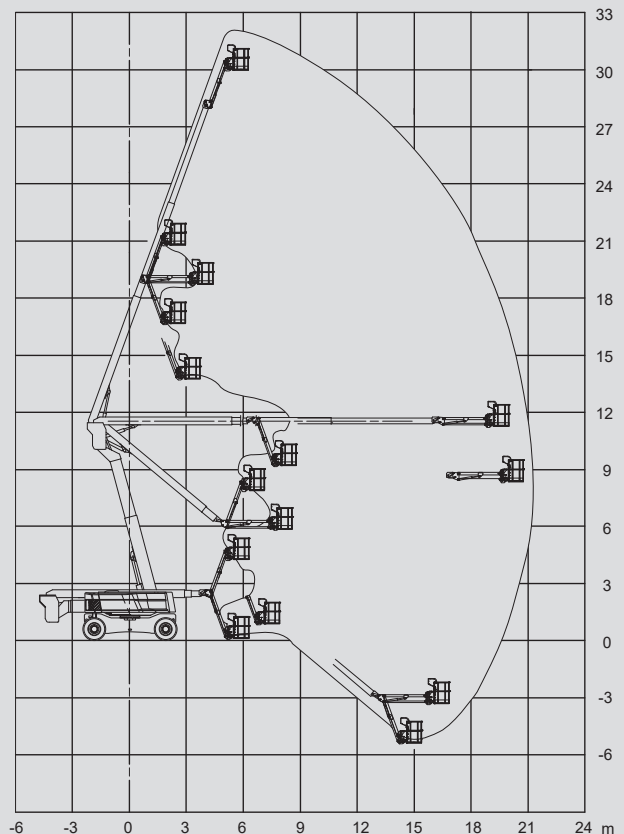

For further information please contact your sales representative or one of our local depots.

Data provided are for information only and do not imply any obligation. Technical information as provided by the manufacturer. We reserve the right to modify specifications and/or models without notice.