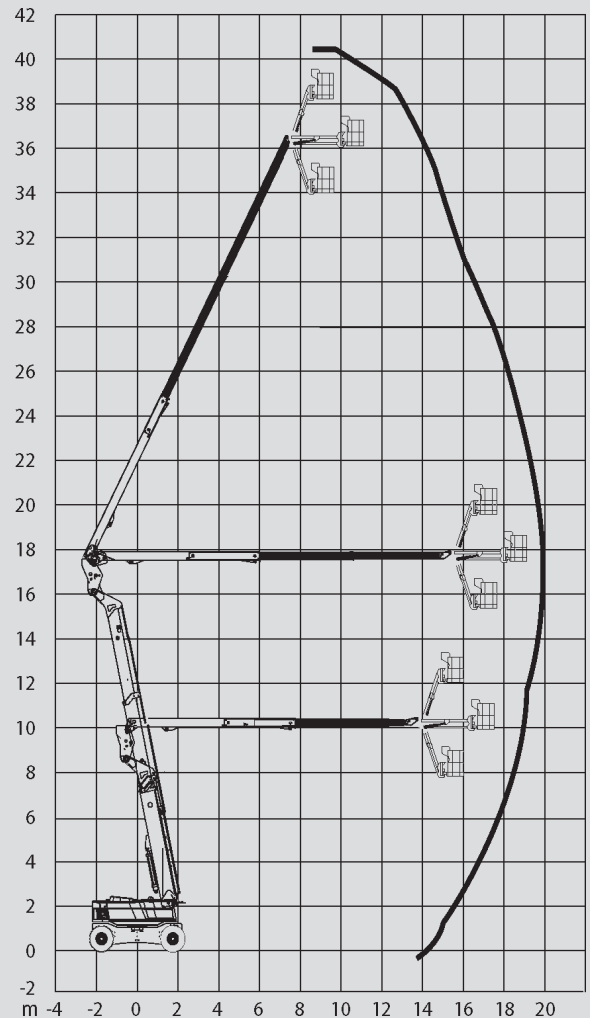

Articulating Boom Lifts

PSG 410 D / 4WD

Max. working height	41,50 m
Max. platform height	39,50 m
Capacity	230 kg
Max. horizontal reach	19,30 m
Width	2,53 m
Length	12,60 m
Height	2,99 m
Platform dimensions	2,44 x 0,80 m
Jib	Yes
Weight	22.950 kg
Power	Diesel
Four wheel	Yes