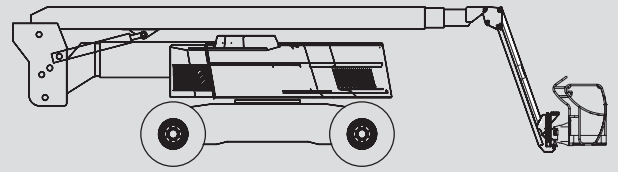

Articulating Boom Lifts

PSG 410 D / 4WD

Max. working height	41,50 m
Max. platform height	39,50 m
Capacity	230 kg
Max. horizontal reach	19,30 m
Width	2,53 m
Length	12,60 m
Height	2,99 m
Platform dimensions	2,44 x 0,80 m
Jib	Yes
Weight	22.950 kg
Power	Diesel
Four wheel	Yes