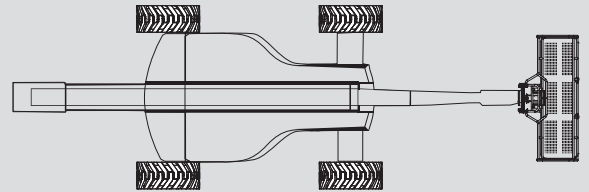

Articulating Boom Lifts

PSG 410 D / 4WD

Max. working height	41,50 m
Max. platform height	39,50 m
Capacity	230 kg
Max. horizontal reach	19,30 m
Width	2,53 m
Length	12,60 m
Height	2,99 m
Platform dimensions	2,44 x 0,80 m
Jib	Yes
Weight	22.950 kg
Power	Diesel
Four wheel	Yes