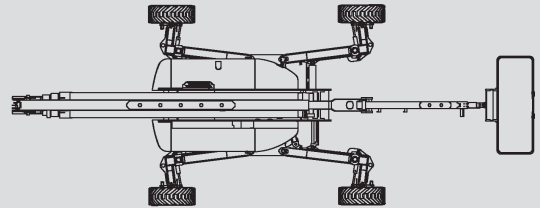

# Articulating Boom Lifts

## PSG 430 D / 4WD

Max. working height	43,15 m
Max. platform height	41,15 m
Capacity	272 kg
Max. horizontal reach	21,26 m
Width	2,49 / 5,03 m
Length	12,93 m
Height	3,09 m
Platform dimensions	2,44 x 0,91 m
Jib	Yes
Weight	20.502 kg
Power	Diesel
Four wheel	Yes