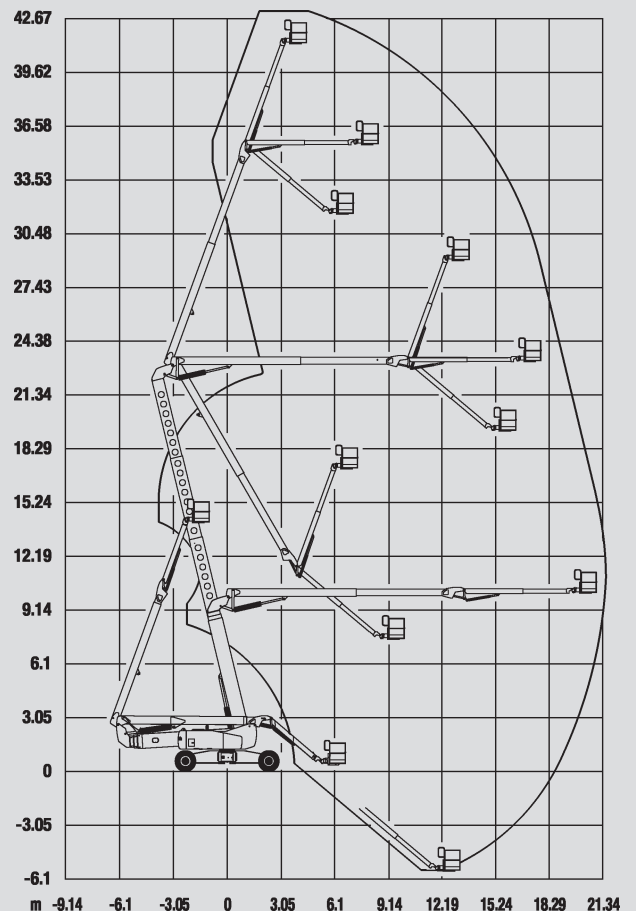

# Articulating Boom Lifts

## PSG 430 D / 4WD

Max. working height	43,15 m
Max. platform height	41,15 m
Capacity	272 kg
Max. horizontal reach	21,26 m
Width	2,49 / 5,03 m
Length	12,93 m
Height	3,09 m
Platform dimensions	2,44 x 0,91 m
Jib	Yes
Weight	20.502 kg
Power	Diesel
Four wheel	Yes