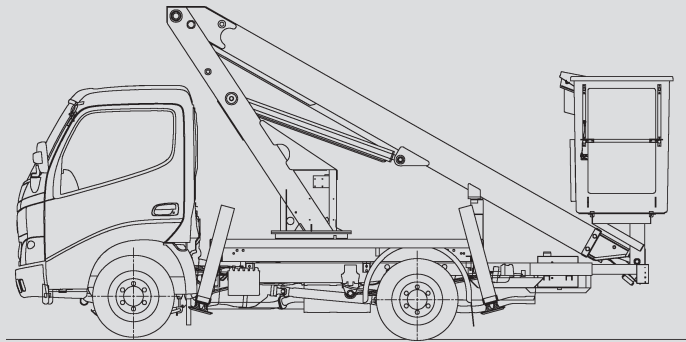

# Truck-Mounted Platforms

## PL 120 D

Max. working height	11,65 m
Max. platform height	9,65 m
Capacity	200 kg
Max. horizontal reach	6,30 m
Width	1,70 m
Length	5,34 m
Height	2,70 m
Platform dimensions	1,20x0,70x1,10 m
Max. outrigger width	2,14 m
Variable jacking	Yes
Weight	3.000 kg
Four wheel	No
Driving licence	B