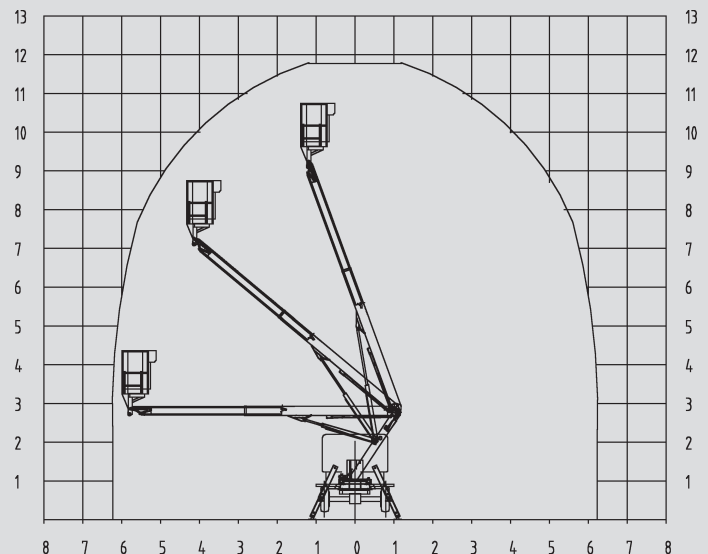

For further information please contact your sales representative or one of our local depots.

Data provided are for information only and do not imply any obligation. Technical information as provided by the manufacturer. We reserve the right to modify specifications and/or models without notice.