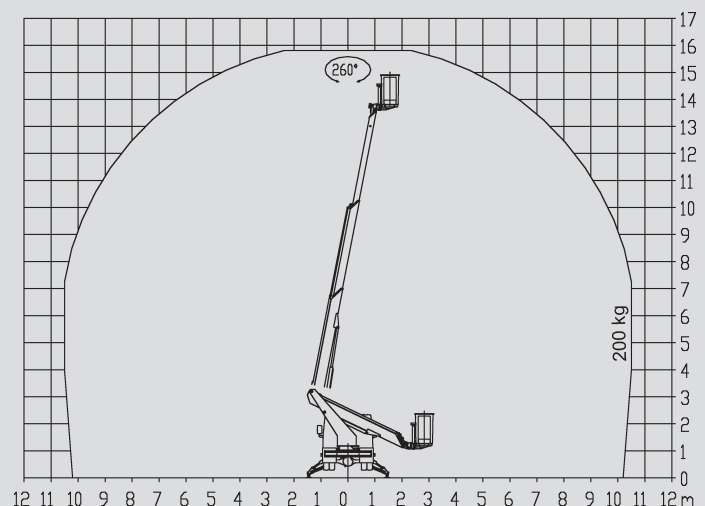

For further information please contact your sales representative or one of our local depots.

Data provided are for information only and do not imply any obligation. Technical information as provided by the manufacturer. We reserve the right to modify specifications and/or models without notice.