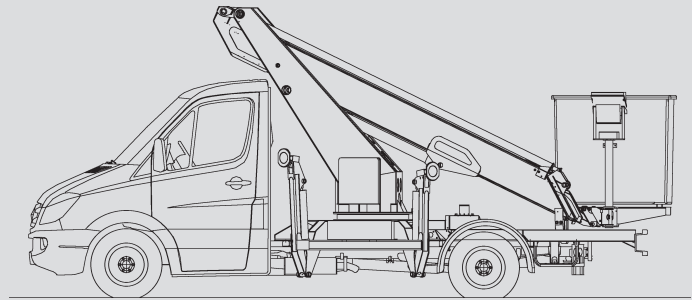

Truck-Mounted Platforms

PL 160 D

Max. working height	15,70 m
Max. platform height	13,70 m
Capacity	200 kg
Max. horizontal reach	10,90 m
Width	2,18 m
Length	6,70 m
Height	3,00 m
Platform dimensions	1,20x0,70x1,10 m
Max. outrigger width	3,10 m
Variable jacking	Yes
Weight	3.280 kg
Four wheel	No
Driving licence	B