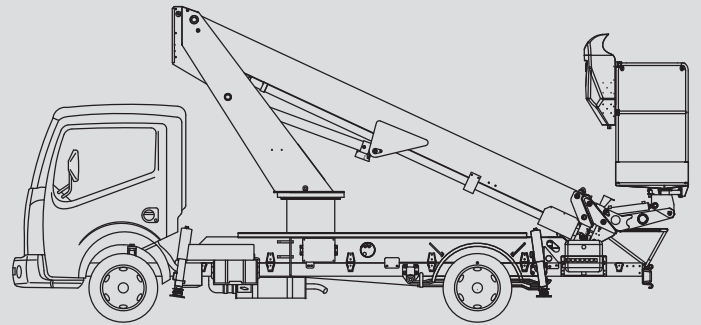

# Truck-Mounted Platforms

## PL 180 D

Max. working height	17,10 m
Max. platform height	15,10 m
Capacity	250 kg
Max. horizontal reach	9,75 m
Width	2,27 m
Length	6,59 m
Height	3,03 m
Platform dimensions	1,40x0,70x1,10 m
Max. outrigger width	2,27 m
Variable jacking	No
Weight	3.275 kg
Four wheel	No
Driving licence	B