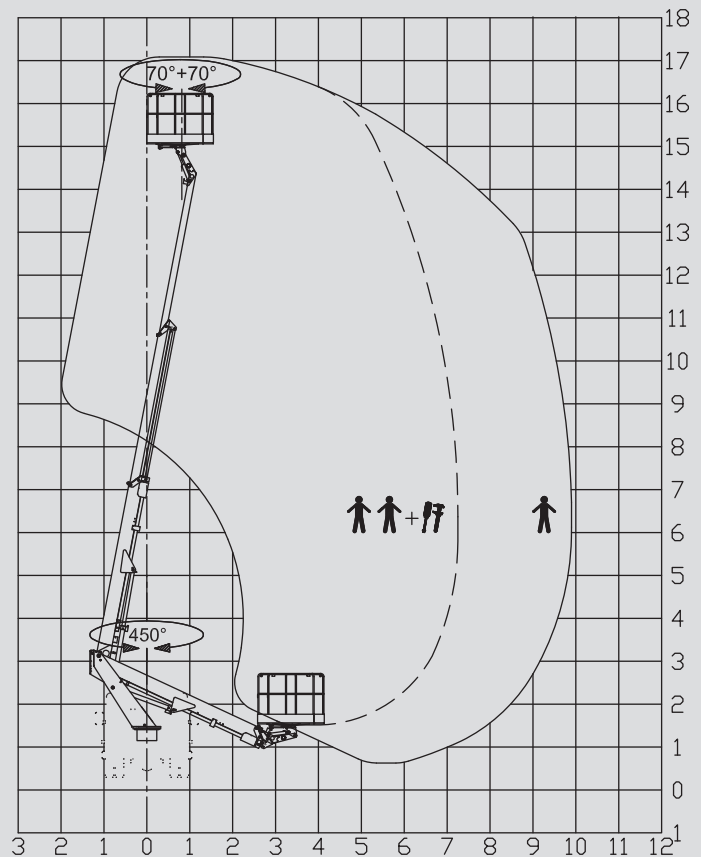

For further information please contact your sales representative or one of our local depots.

Data provided are for information only and do not imply any obligation. Technical information as provided by the manufacturer. We reserve the right to modify specifications and/or models without notice.