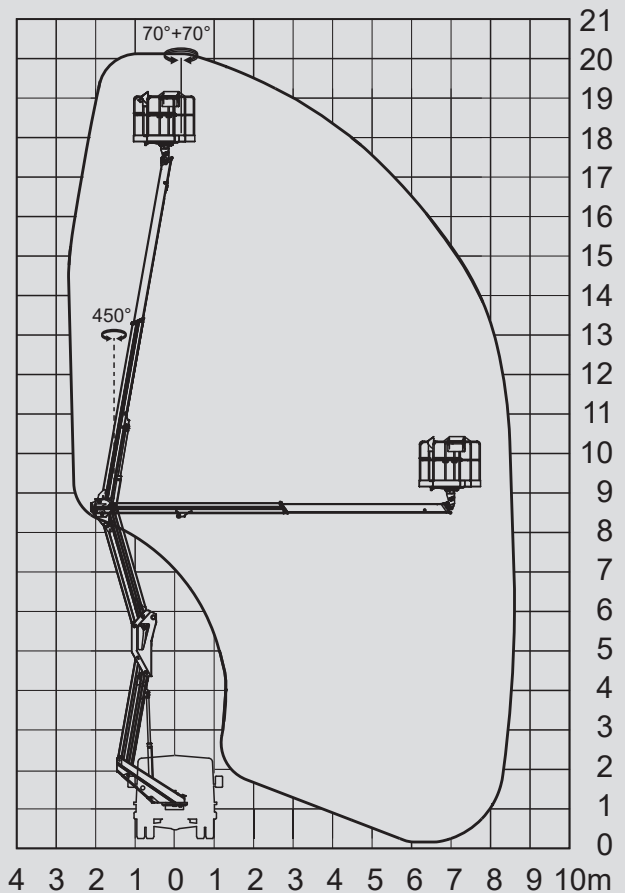

## PL 200 D

Max. working height	20,10 m
Max. platform height	18,10 m
Capacity	300 kg
Max. horizontal reach	8,55 m
Width	2,19 m
Length	6,68 m
Height	2,65 m
Platform dimensions	0,70 x 1,40 m
Max. outrigger width	2,19 m
Variable jacking	No
Weight	3.500 kg
Four wheel	No
Driving licence	B