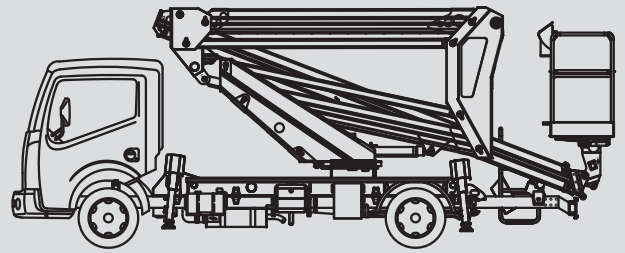

# Truck-Mounted Platforms

## PL 200 D

Max. working height	20,10 m
Max. platform height	18,10 m
Capacity	300 kg
Max. horizontal reach	8,55 m
Width	2,19 m
Length	6,68 m
Height	2,65 m
Platform dimensions	0,70 x 1,40 m
Max. outrigger width	2,19 m
Variable jacking	No
Weight	3.500 kg
Four wheel	No
Driving licence	B