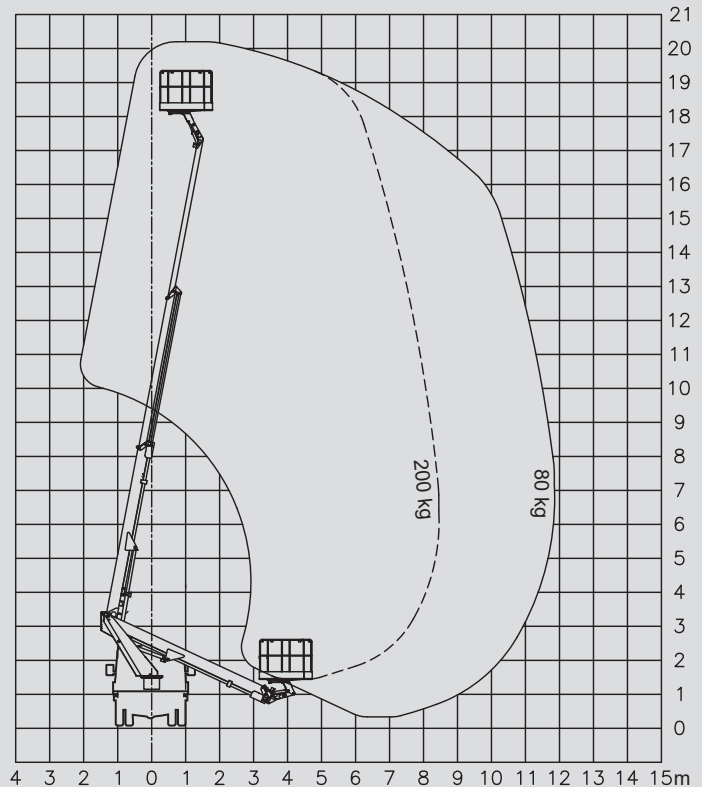

Truck-Mounted Platforms

PL 200 D

Max. working height	20,20 m
Max. platform height	18,20 m
Capacity	200 kg
Max. horizontal reach	11,85 m
Width	2,20 m
Length	7,10 m
Height	3,12 m
Platform dimensions	1,40x0,70x1,10 m
Max. outrigger width	2,20 m
Variable jacking	No
Weight	3.350 kg
Four wheel	No
Driving licence	B