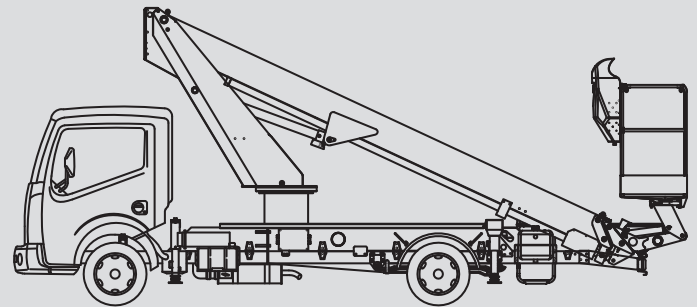

Truck-Mounted Platforms

PL 200 D

Max. working height	20,20 m
Max. platform height	18,20 m
Capacity	200 kg
Max. horizontal reach	11,85 m
Width	2,20 m
Length	7,10 m
Height	3,12 m
Platform dimensions	1,40x0,70x1,10 m
Max. outrigger width	2,20 m
Variable jacking	No
Weight	3.350 kg
Four wheel	No
Driving licence	B