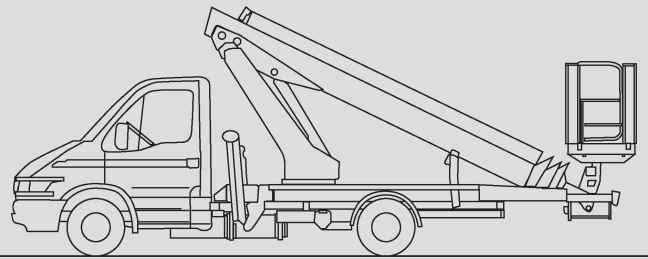

Truck-Mounted Platforms

PL 200 D

Max. working height	20,00 m
Max. platform height	18,00 m
Capacity	200/80 kg
Max. horizontal reach	7,50/9,70 m
Width	2,18 m
Length	7,38 m
Height	3,10 m
Platform dimensions	1,20x0,80x1,10 m
Max. outrigger width	3,10 m
Variable jacking	Yes
Weight	3.320 kg
Four wheel	No
Driving licence	B