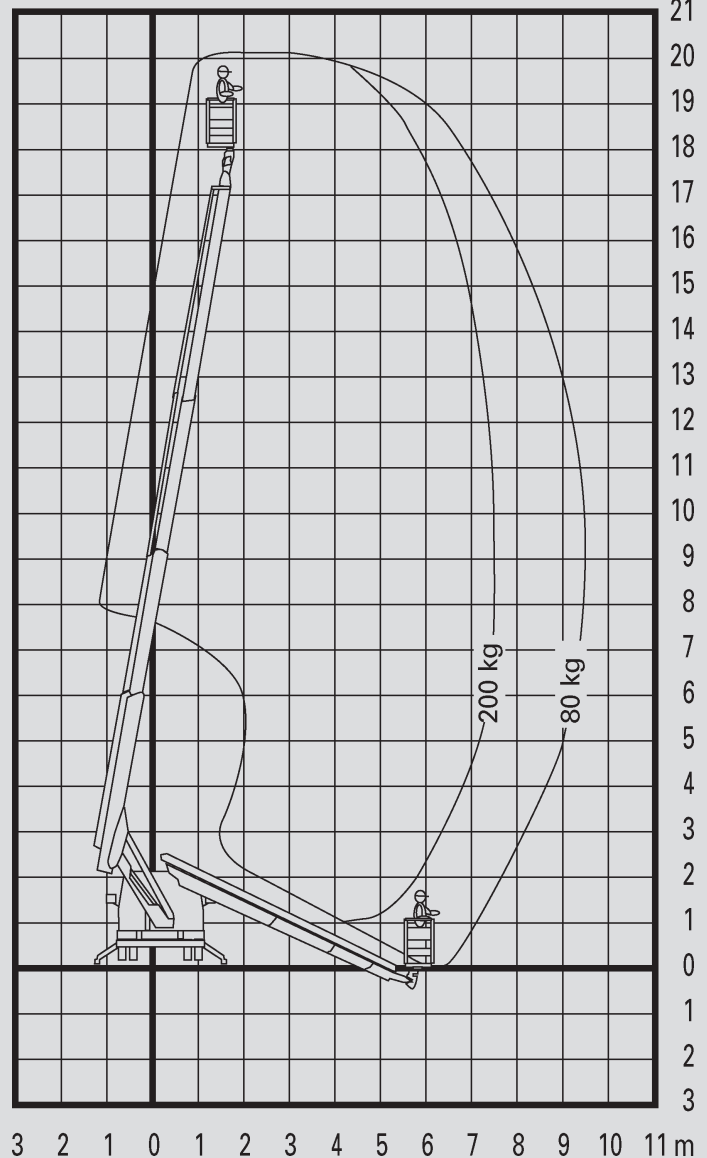

Truck-Mounted Platforms

PL 200 D

Max. working height	20,00 m
Max. platform height	18,00 m
Capacity	200/80 kg
Max. horizontal reach	7,50/9,70 m
Width	2,18 m
Length	7,38 m
Height	3,10 m
Platform dimensions	1,20x0,80x1,10 m
Max. outrigger width	3,10 m
Variable jacking	Yes
Weight	3.320 kg
Four wheel	No
Driving licence	B