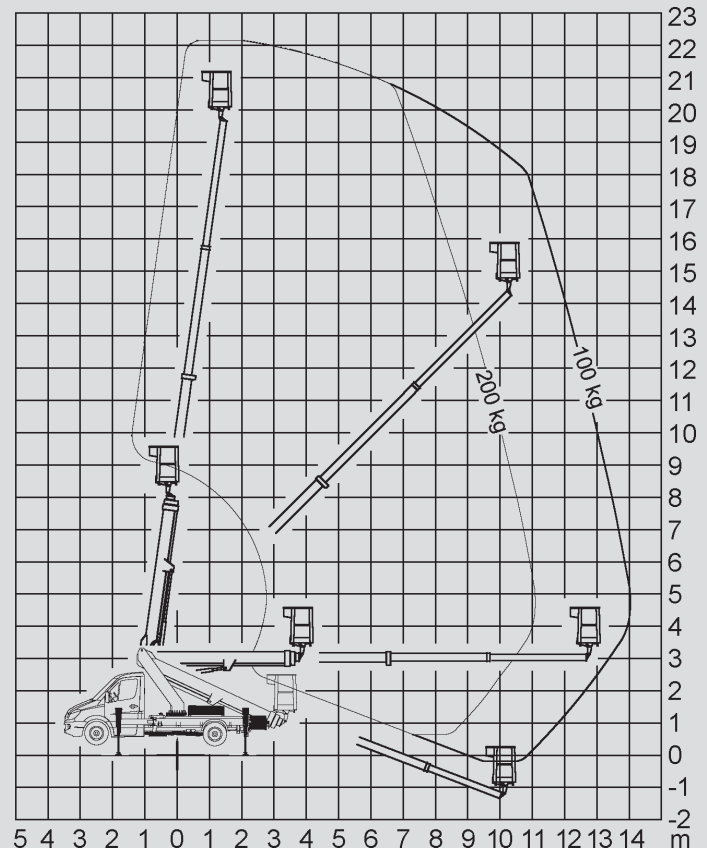

Truck-Mounted Platforms

PL 220 D

Max. working height	22,10 m
Max. platform height	20,10 m
Capacity	200 kg
Max. horizontal reach	14,00 m
Width	2,03 m
Length	6,44 m
Height	3,00 m
Platform dimensions	1,40 x 0,70 m
Max. outrigger width	3,45 m
Variable jacking	Yes
Weight	3.500 kg
Four wheel	No
Driving licence	B