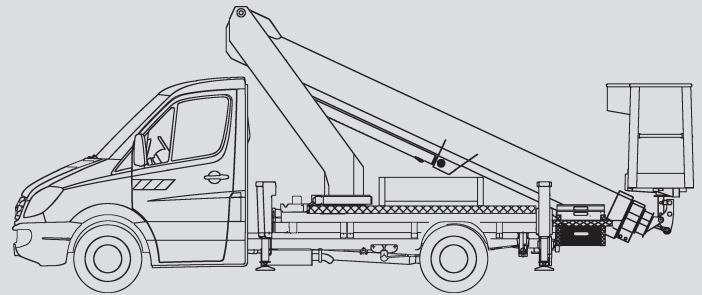

Truck-Mounted Platforms

PL 220 D

Max. working height	22,10 m
Max. platform height	20,10 m
Capacity	200 kg
Max. horizontal reach	14,00 m
Width	2,03 m
Length	6,44 m
Height	3,00 m
Platform dimensions	1,40 x 0,70 m
Max. outrigger width	3,45 m
Variable jacking	Yes
Weight	3.500 kg
Four wheel	No
Driving licence	B