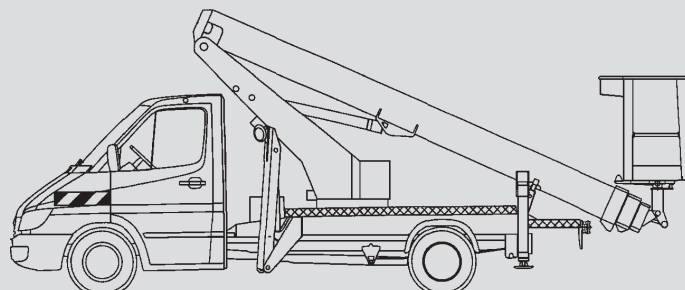

# Truck-Mounted Platforms

## PL 220 D

Max. working height	22,10 m
Max. platform height	20,10 m
Capacity	200/100 kg
Max. horizontal reach	14,00 m
Width	2,10 m
Length	7,20 m
Height	2,98 m
Platform dimensions	1,40 x 0,70 m
Max. outrigger width	3,45 m
Variable jacking	Yes
Weight	3.350 kg
Four wheel	No
Driving licence	B