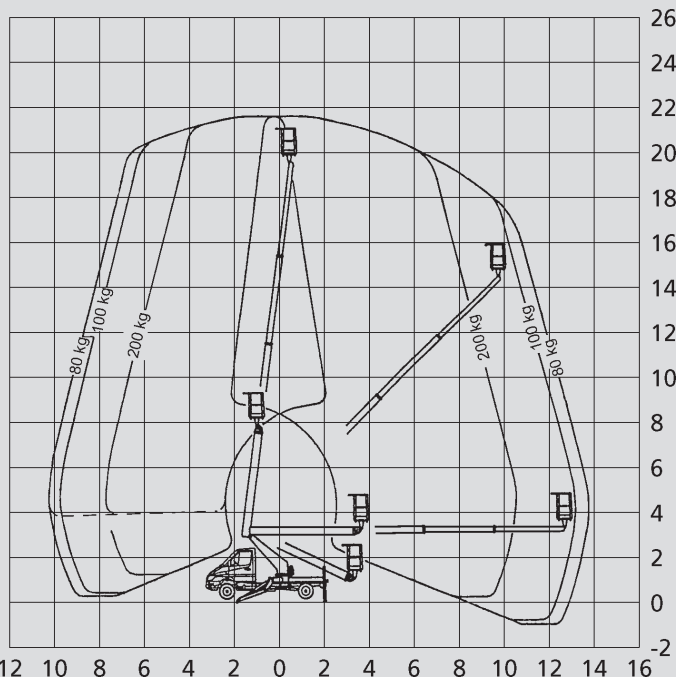

For further information please contact your sales representative or one of our local depots.

Data provided are for information only and do not imply any obligation. Technical information as provided by the manufacturer. We reserve the right to modify specifications and/or models without notice.