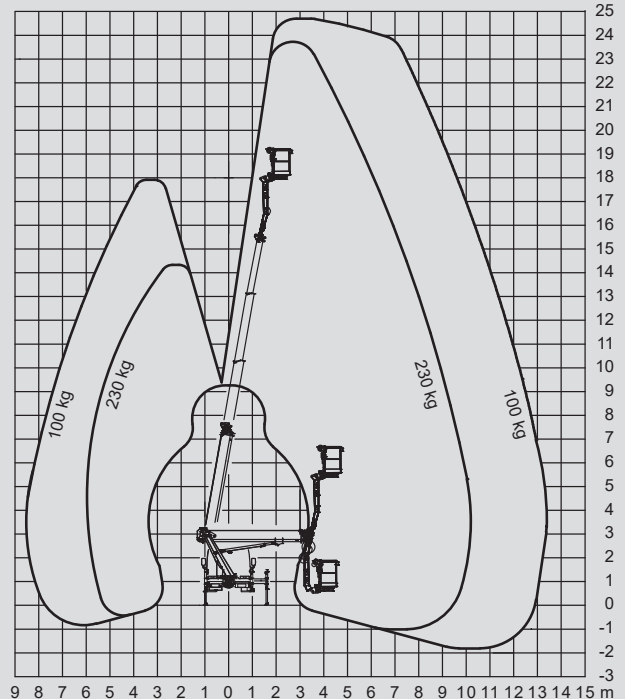

Truck-Mounted Platforms

PL 250 D

Max. working height	24,70 m
Max. platform height	22,70 m
Capacity	230 kg
Max. horizontal reach	16,90 m
Width	2,21 m
Length	7,71 m
Height	2,90 m
Platform dimensions	1,40 x 0,70 m
Max. outrigger width	3,60 m
Variable jacking	Yes
Weight	3.345 kg
Four wheel	No
Driving licence	B