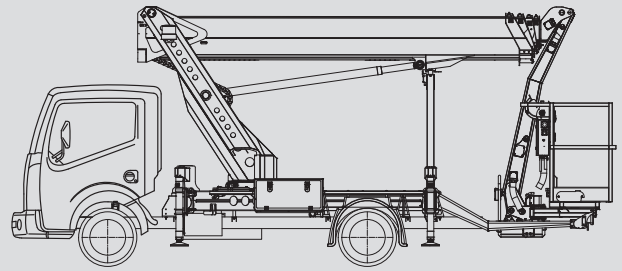

Truck-Mounted Platforms

PL 250 D

Max. working height	24,70 m
Max. platform height	22,70 m
Capacity	230 kg
Max. horizontal reach	16,90 m
Width	2,21 m
Length	7,71 m
Height	2,90 m
Platform dimensions	1,40 x 0,70 m
Max. outrigger width	3,60 m
Variable jacking	Yes
Weight	3.345 kg
Four wheel	No
Driving licence	B