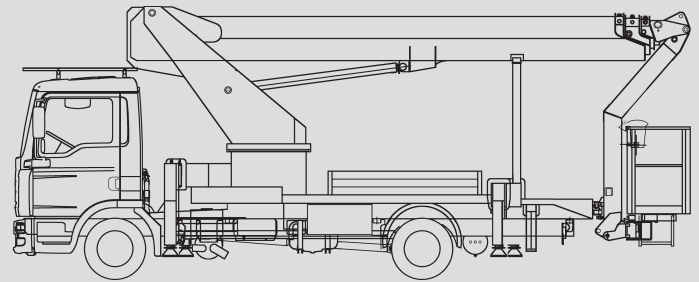

Truck-Mounted Platforms

PL 300 D

Max. working height	30,00 m
Max. platform height	28,00 m
Capacity	320 kg
Max. horizontal reach	19,50 m
Width	2,50 m
Length	8,80 m
Height	3,55 m
Platform dimensions	1,60 x 0,80 m
Max. outrigger width	5,00 m
Variable jacking	Yes
Weight	7,480 kg
Four wheel	No
Driving licence	C