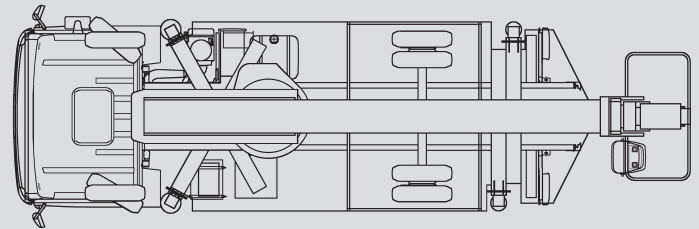

Truck-Mounted Platforms

PL 300 D

Max. working height	30,00 m
Max. platform height	28,00 m
Capacity	320 kg
Max. horizontal reach	19,50 m
Width	2,50 m
Length	8,80 m
Height	3,55 m
Platform dimensions	1,60 x 0,80 m
Max. outrigger width	5,00 m
Variable jacking	Yes
Weight	7,480 kg
Four wheel	No
Driving licence	C