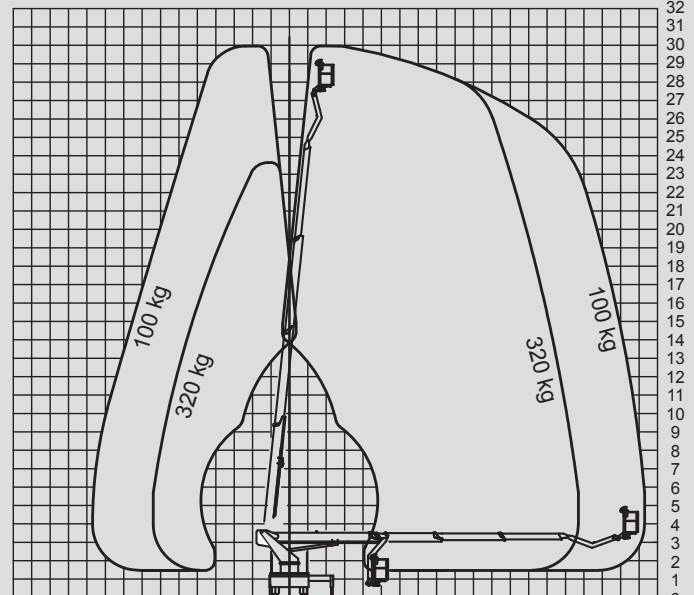

For further information please contact your sales representative or one of our local depots.

Data provided are for information only and do not imply any obligation. Technical information as provided by the manufacturer. We reserve the right to modify specifications and/or models without notice.