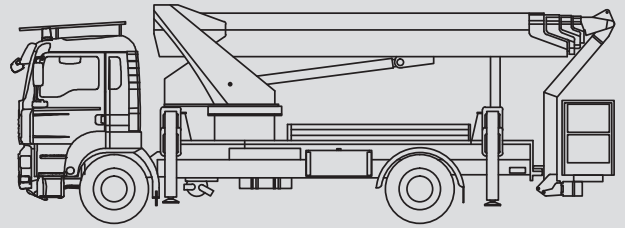

Truck-Mounted Platforms

PL 350 D

Max. working height	35,00 m
Max. platform height	33,00 m
Capacity	350 kg
Max. horizontal reach	29,30 m
Width	2,55 m
Length	9,15 m
Height	3,40 m
Platform dimensions	1,80 x 0,80 m
Max. outrigger width	4,38 m
Variable jacking	Yes
Weight	17.780 kg
Four wheel	No
Driving licence	C