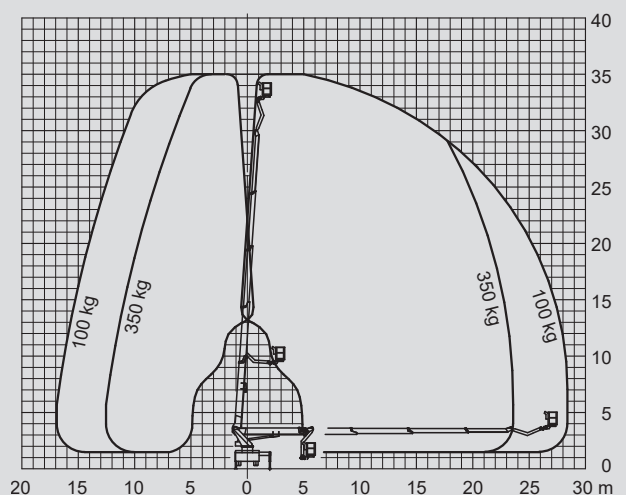

For further information please contact your sales representative or one of our local depots.

Data provided are for information only and do not imply any obligation. Technical information as provided by the manufacturer. We reserve the right to modify specifications and/or models without notice.