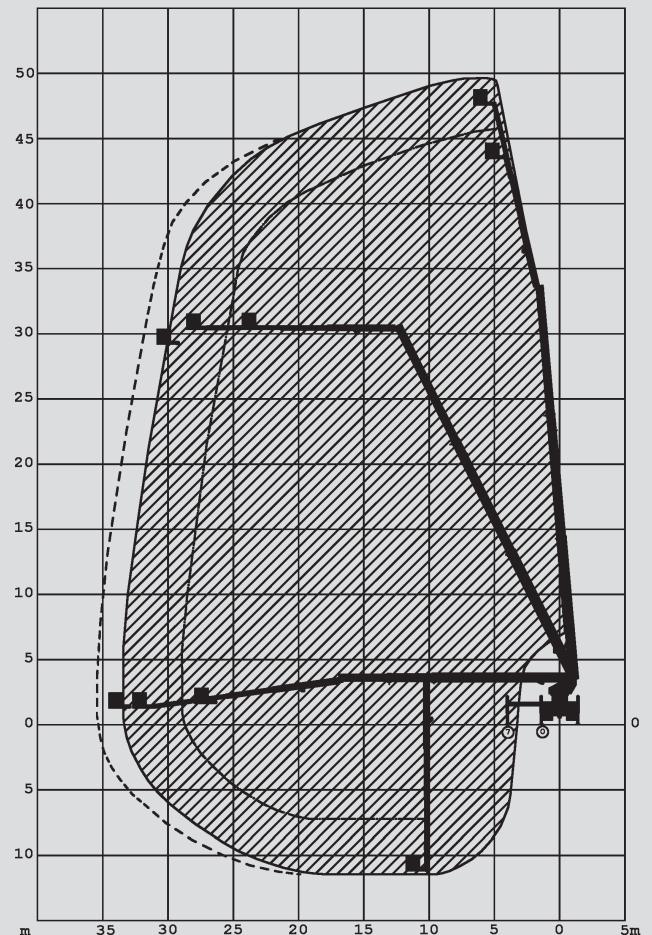

Truck-Mounted Platforms

PL 500 D

Max. working height	50,00 m
Max. platform height	48,00 m
Capacity	600/360/120 kg
Max. horizontal reach	35,00/33,00/28,00 m
Width	2,55 m
Length	11,90 m
Height	3,80 m
Platform dimensions	2,40x1,05x1,10 m
Max. outrigger width	8,30 m
Variable jacking	Yes
Weight	26.000 kg
Four wheel	No
Driving licence	C