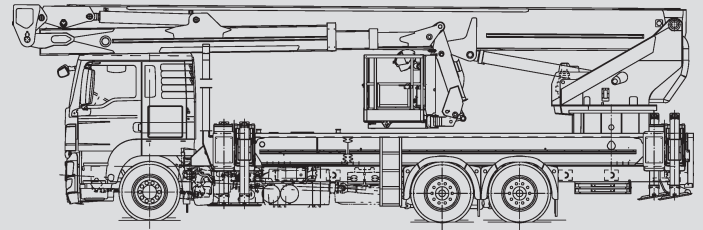

Truck-Mounted Platforms

PL 500 D

Max. working height	50,00 m
Max. platform height	48,00 m
Capacity	600/360/120 kg
Max. horizontal reach	35,00/33,00/28,00 m
Width	2,55 m
Length	11,90 m
Height	3,80 m
Platform dimensions	2,40x1,05x1,10 m
Max. outrigger width	8,30 m
Variable jacking	Yes
Weight	26.000 kg
Four wheel	No
Driving licence	C