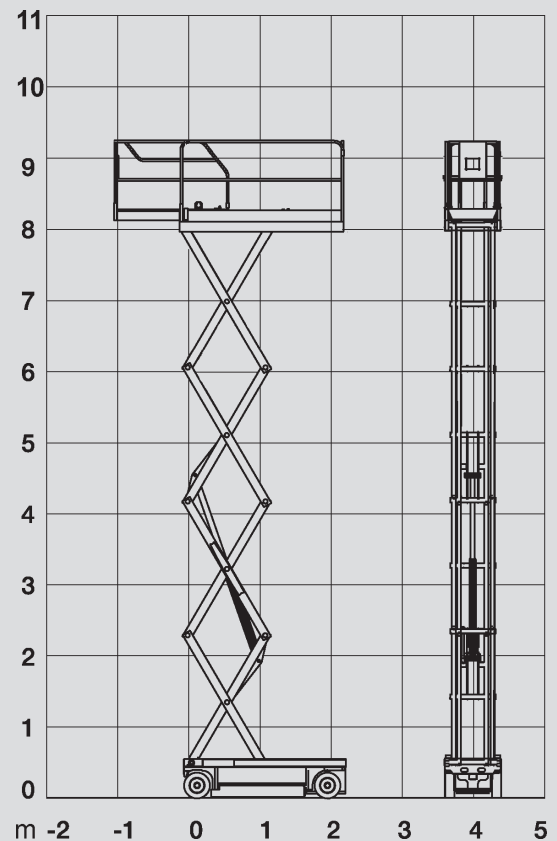

Scissor Lifts

PS 100 E

Max. working height	10,00 m
Max. platform height	8,00 m
Capacity	230 kg
Width	0,81 m
Length	2,48 m
Height	2,17 m
Overhead clearance	1,33 m
Platform dimensions stowed	2,30 x 0,80 m
Platform dimensions extended	3,22 x 0,80 m
Weight	2.160 kg
Power	Electric
Outrigger	No
Black tires	No
Four wheel	No