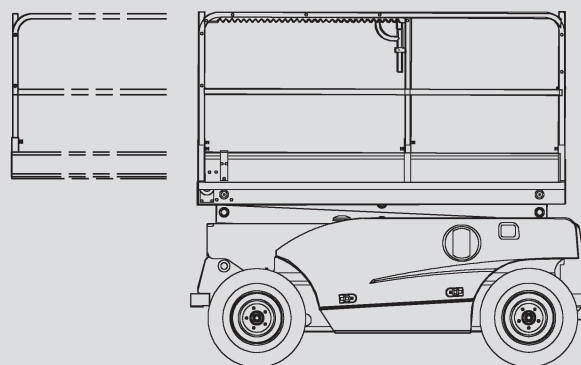

Scissor Lifts

PS 100 E

Max. working height	10,20 m
Max. platform height	8,20 m
Capacity	565 kg
Width	1,80 m
Length	2,65 m
Height	2,42 m
Overhead clearance	1,50 m
Platform dimensions stowed	2,50 x 1,54 m
Platform dimensions extended	3,70 x 1,54 m
Weight	3.380 kg
Power	Electric
Outrigger	No
Black tires	No
Four wheel	No