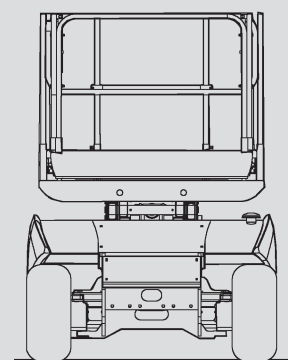

Scissor Lifts

PS 100 E

Max. working height	10,20 m
Max. platform height	8,20 m
Capacity	565 kg
Width	1,80 m
Length	2,65 m
Height	2,42 m
Overhead clearance	1,50 m
Platform dimensions stowed	2,50 x 1,54 m
Platform dimensions extended	3,70 x 1,54 m
Weight	3.380 kg
Power	Electric
Outrigger	No
Black tires	No
Four wheel	No