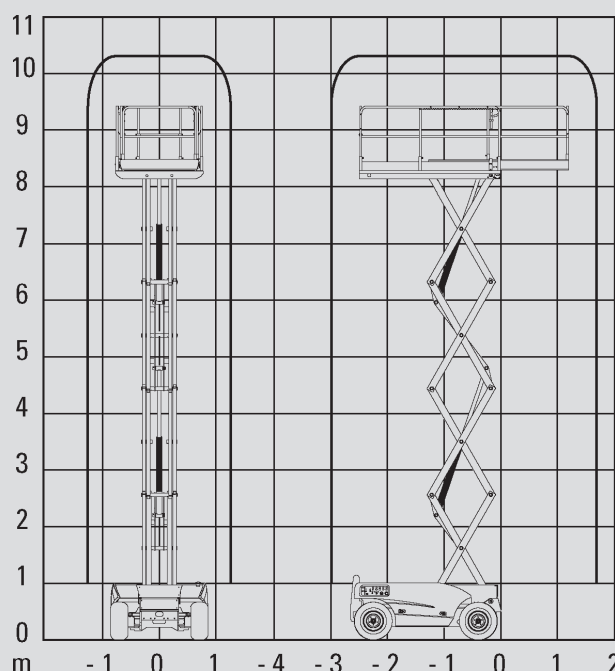

Scissor Lifts

PS 100 E

Max. working height	10,20 m
Max. platform height	8,20 m
Capacity	565 kg
Width	1,80 m
Length	2,65 m
Height	2,42 m
Overhead clearance	1,50 m
Platform dimensions stowed	2,50 x 1,54 m
Platform dimensions extended	3,70 x 1,54 m
Weight	3.380 kg
Power	Electric
Outrigger	No
Black tires	No
Four wheel	No