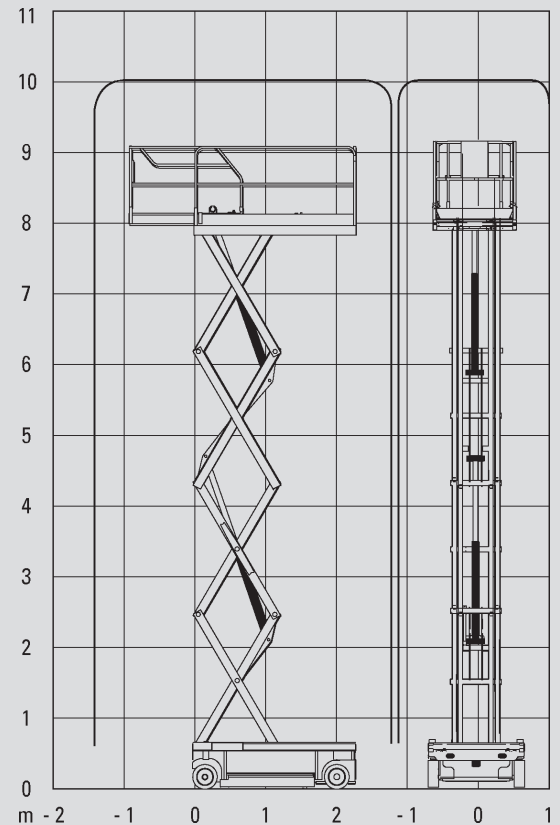

# Scissor Lifts

## PS 100 E

Max. working height	10,15 m
Max. platform height	8,15 m
Capacity	450 kg
Width	1,20 m
Length	2,45 m
Height	2,26 m
Overhead clearance	1,40 m
Platform dimensions stowed	2,30 x 1,20 m
Platform dimensions extended	3,22 x 1,20 m
Weight	2.330 kg
Power	Electric
Outrigger	No
Black tires	No
Four wheel	No