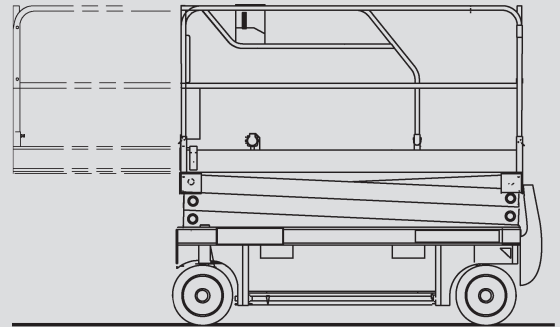

# Scissor Lifts

## PS 100 E

Max. working height	10,15 m
Max. platform height	8,15 m
Capacity	450 kg
Width	1,20 m
Length	2,45 m
Height	2,26 m
Overhead clearance	1,40 m
Platform dimensions stowed	2,30 x 1,20 m
Platform dimensions extended	3,22 x 1,20 m
Weight	2.330 kg
Power	Electric
Outrigger	No
Black tires	No
Four wheel	No