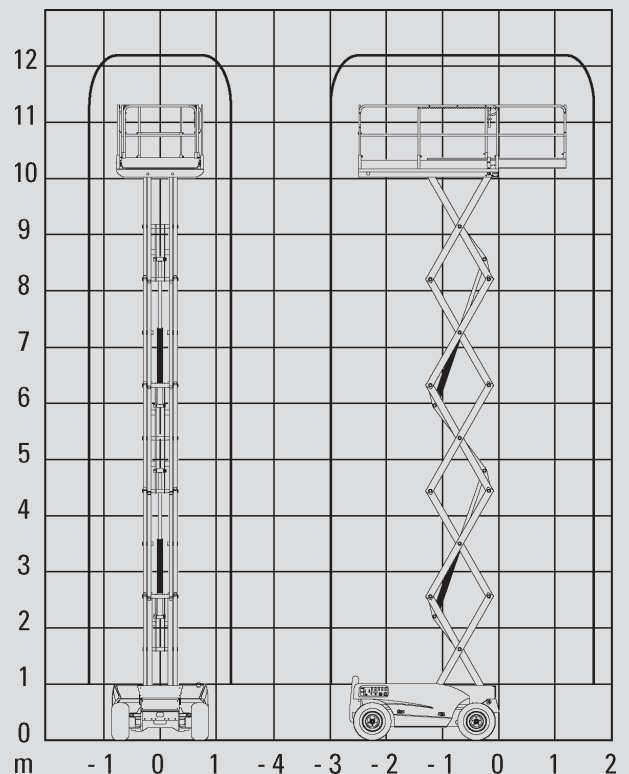

Scissor Lifts

PS 120 E

Max. working height	12,15 m
Max. platform height	10,15 m
Capacity	450 kg
Width	1,80 m
Length	2,65 m
Height	2,54 m
Overhead clearance	1,60 m
Platform dimensions stowed	2,50 x 1,54 m
Platform dimensions extended	3,70 x 1,54 m
Weight	3.800 kg
Power	Electric
Outrigger	No
Black tires	No
Four wheel	No