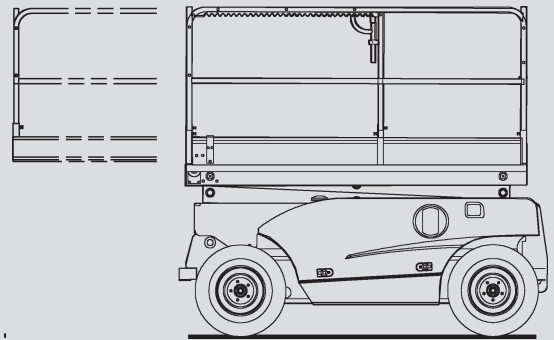

Scissor Lifts

PS 120 E

Max. working height	12,15 m
Max. platform height	10,15 m
Capacity	450 kg
Width	1,80 m
Length	2,65 m
Height	2,54 m
Overhead clearance	1,60 m
Platform dimensions stowed	2,50 x 1,54 m
Platform dimensions extended	3,70 x 1,54 m
Weight	3.800 kg
Power	Electric
Outrigger	No
Black tires	No
Four wheel	No