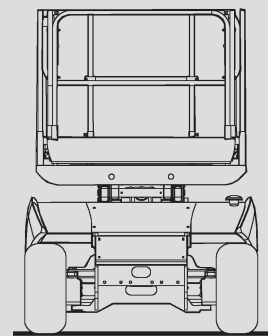

Scissor Lifts

PS 120 E

Max. working height	12,15 m
Max. platform height	10,15 m
Capacity	450 kg
Width	1,80 m
Length	2,65 m
Height	2,54 m
Overhead clearance	1,60 m
Platform dimensions stowed	2,50 x 1,54 m
Platform dimensions extended	3,70 x 1,54 m
Weight	3.800 kg
Power	Electric
Outrigger	No
Black tires	No
Four wheel	No