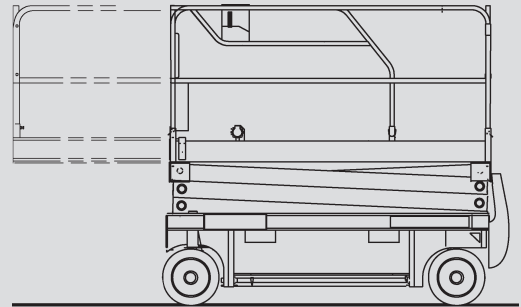

Scissor Lifts

PS 120 E

Max. working height	12,00 m
Max. platform height	10,00 m
Capacity	300 kg
Width	1,20 m
Length	2,45 m
Height	2,38 m
Overhead clearance	1,53 m
Platform dimensions stowed	2,30 x 1,20 m
Platform dimensions extended	3,22 x 1,20 m
Weight	2.470 kg
Power	Electric
Outrigger	No
Black tires	No
Four wheel	No