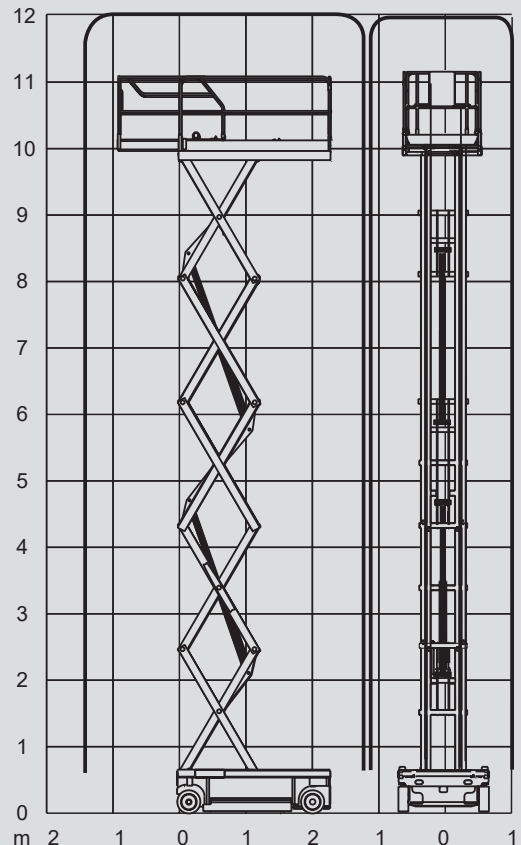

Scissor Lifts

PS 120 E

Max. working height	12,00 m
Max. platform height	10,00 m
Capacity	300 kg
Width	1,20 m
Length	2,45 m
Height	2,38 m
Overhead clearance	1,53 m
Platform dimensions stowed	2,30 x 1,20 m
Platform dimensions extended	3,22 x 1,20 m
Weight	2.470 kg
Power	Electric
Outrigger	No
Black tires	No
Four wheel	No