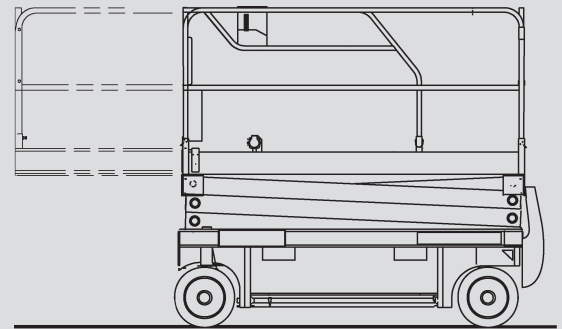

# Scissor Lifts

## PS 140 E

Max. working height	13,80 m
Max. platform height	11,80 m
Capacity	350 kg
Width	1,20 m
Length	2,74 m
Height	2,50 m
Overhead clearance	2,08 m
Platform dimensions stowed	2,30 x 1,20 m
Platform dimensions extended	3,22 x 1,20 m
Weight	3.175 kg
Power	Electric
Outrigger	No
Black tires	No
Four wheel	No