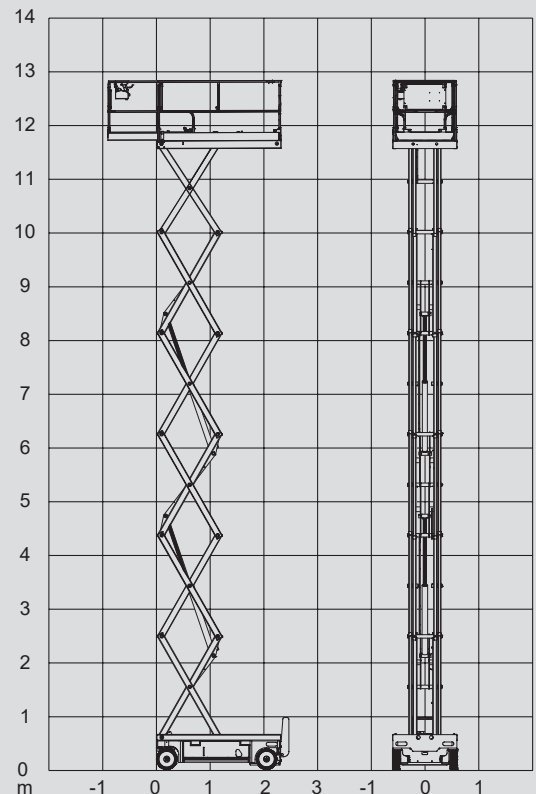

# Scissor Lifts

## PS 140 E

Max. working height	13,80 m
Max. platform height	11,80 m
Capacity	350 kg
Width	1,20 m
Length	2,74 m
Height	2,50 m
Overhead clearance	2,08 m
Platform dimensions stowed	2,30 x 1,20 m
Platform dimensions extended	3,22 x 1,20 m
Weight	3.175 kg
Power	Electric
Outrigger	No
Black tires	No
Four wheel	No