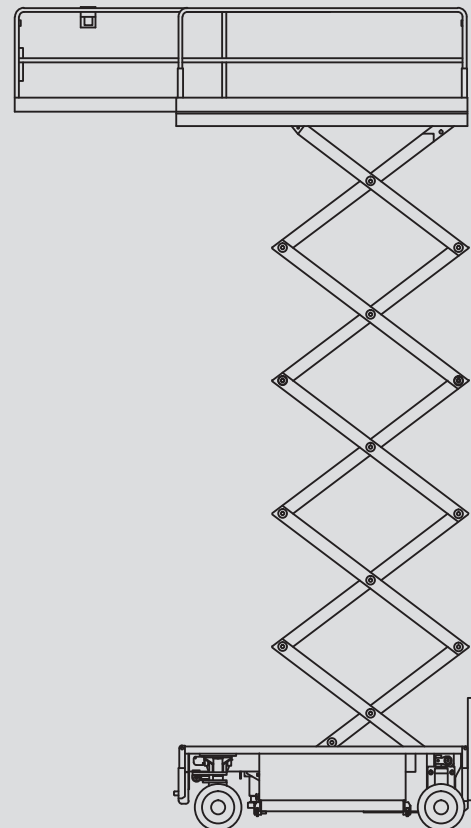

Scissor Lifts

PS 160 E / A

Max. working height	15,70 m
Max. platform height	13,70 m
Capacity	750 kg
Width	2,00 m
Length	4,67 m
Height	3,26 m
Overhead clearance	2,10 m
Platform dimensions stowed	4,07 x 1,85 m
Platform dimensions extended	6,07 x 1,85 m
Weight	7.760 kg
Power	Electric
Outrigger	Yes
Black tires	Yes
Four wheel	No