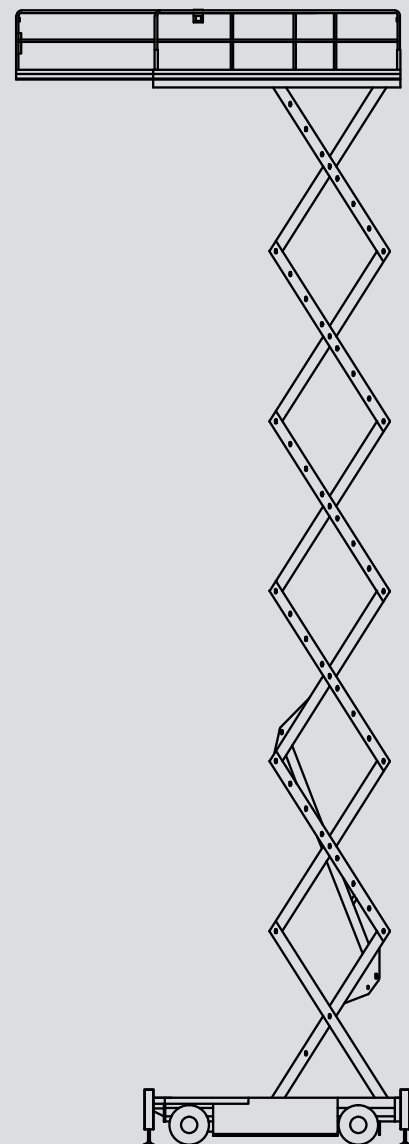

Scissor Lifts

PS 210 D / 4WD

Max. working height	21,70 m
Max. platform height	19,70 m
Capacity	750 kg
Width	2,44 m
Length	4,84 m
Height	3,65 m
Overhead clearance	2,88 m
Platform dimensions stowed	4,50 x 2,30 m
Platform dimensions extended	7,00 x 2,30 m
Weight	11.990 kg
Power	Diesel
Outrigger	Yes
Black tires	Yes
Four wheel	Yes