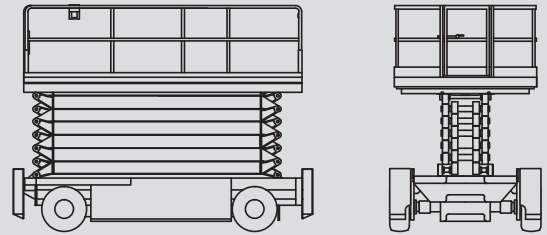

Scissor Lifts

PS 210 D / 4WD

Max. working height	21,70 m
Max. platform height	19,70 m
Capacity	750 kg
Width	2,44 m
Length	4,84 m
Height	3,65 m
Overhead clearance	2,88 m
Platform dimensions stowed	4,50 x 2,30 m
Platform dimensions extended	7,00 x 2,30 m
Weight	11.990 kg
Power	Diesel
Outrigger	Yes
Black tires	Yes
Four wheel	Yes