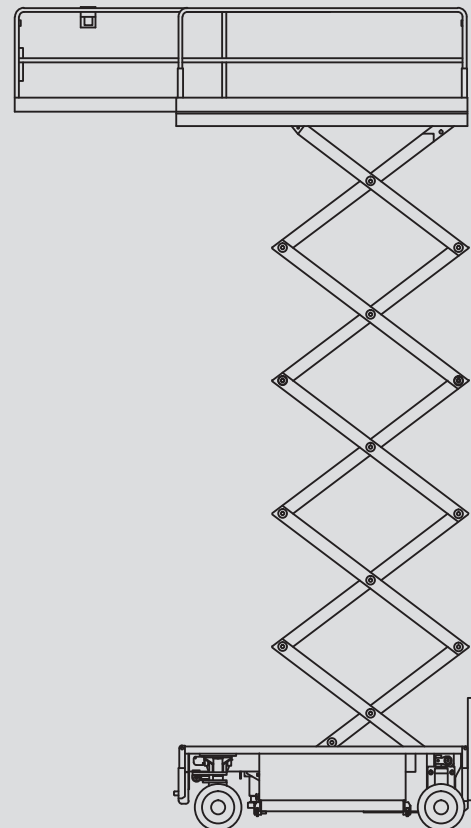

# Scissor Lifts

## PS 220 D / 4WD

Max. working height	21,70 m
Max. platform height	19,70 m
Capacity	750 kg
Width	2,44 m
Length	4,84 m
Height	3,65 m
Overhead clearance	2,49 m
Platform dimensions stowed	4,50 x 2,30 m
Platform dimensions extended	7,00 x 2,30 m
Weight	11.990 kg
Power	Diesel
Outrigger	Yes
Black tires	Yes
Four wheel	Yes