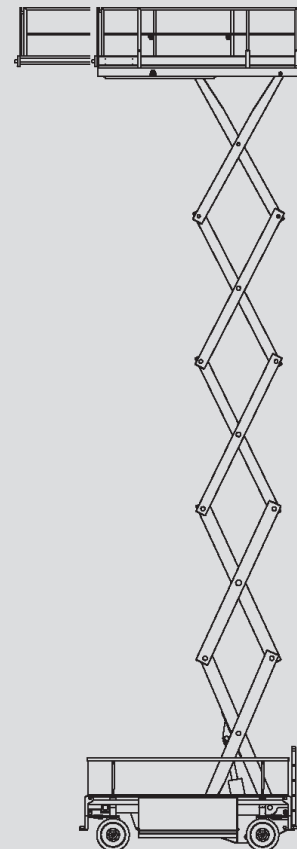

Scissor Lifts

PS 230 D / 4WD

Max. working height	23,00 m
Max. platform height	21,00 m
Capacity	1.000 kg
Width	2,50 m
Length	5,75 m
Height	4,10 m
Overhead clearance	3,20 m
Platform dimensions stowed	5,35 x 2,50 m
Platform dimensions extended	7,55 x 2,50 m
Weight	15.000 kg
Power	Diesel
Outrigger	Yes
Black tires	Yes
Four wheel	Yes