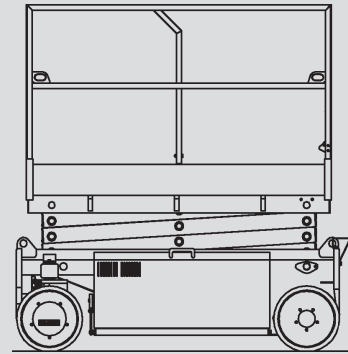

Scissor Lifts

PS 80 E/L

Max. working height	7,80 m
Max. platform height	5,80 m
Capacity	230 kg
Width	0,79 m
Length	1,93 m
Height	2,00 m
Overhead clearance	2,00 m
Platform dimensions stowed	1,77 x 0,78 m
Platform dimensions extended	2,47 x 0,78 m
Weight	1.010 kg
Power	Electric
Outrigger	No
Black tires	No
Four wheel	No