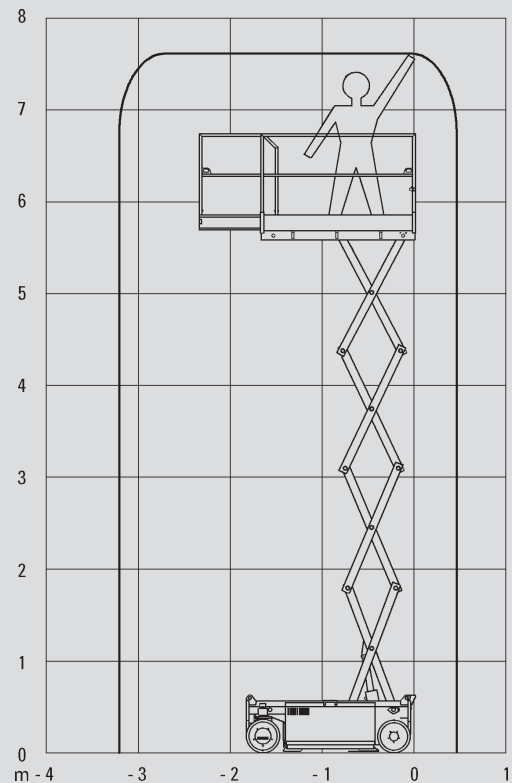

Scissor Lifts

PS 80 E/L

Max. working height	7,80 m
Max. platform height	5,80 m
Capacity	230 kg
Width	0,79 m
Length	1,93 m
Height	2,00 m
Overhead clearance	2,00 m
Platform dimensions stowed	1,77 x 0,78 m
Platform dimensions extended	2,47 x 0,78 m
Weight	1.010 kg
Power	Electric
Outrigger	No
Black tires	No
Four wheel	No