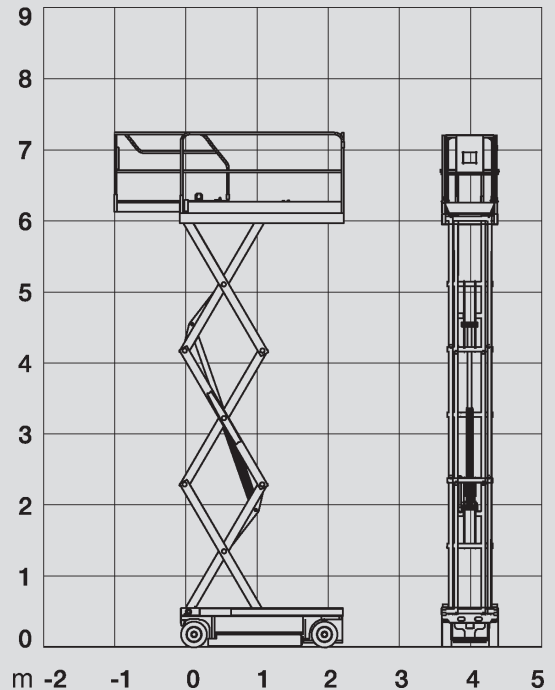

# Scissor Lifts

## PS 80 E

Max. working height	8,20 m
Max. platform height	6,20 m
Capacity	350 kg
Width	0,81 m
Length	2,48 m
Height	2,00 m
Overhead clearance	1,13 m
Platform dimensions stowed	2,30 x 0,80 m
Platform dimensions extended	3,22 x 0,80 m
Weight	1.730 kg
Power	Electric
Outrigger	No
Black tires	No
Four wheel	No