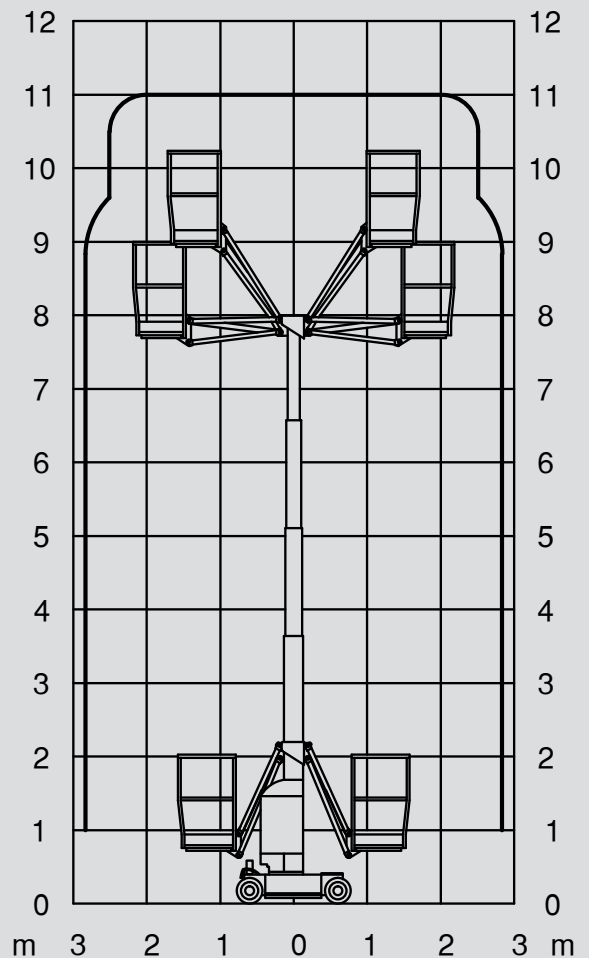

Special-Work Platforms

PM 110 E

Max. working height	11,00 m
Max. platform height	9,00 m
Capacity	210 kg
Max. horizontal reach	2,50 m
Width	1,02 m
Length	2,35 m
Height	2,20 m
Platform dimensions	0,96 x 0,66 m
Outrigger	No
Weight	2.580 kg
Power	Electric
Black tires	No