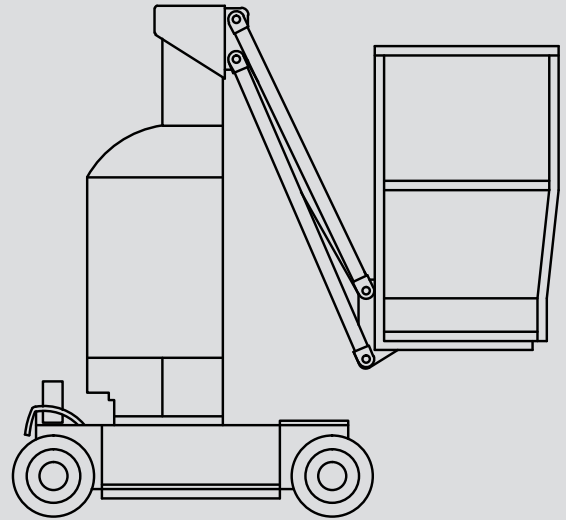

Special-Work Platforms

PM 110 E

Max. working height	11,00 m
Max. platform height	9,00 m
Capacity	210 kg
Max. horizontal reach	2,50 m
Width	1,02 m
Length	2,35 m
Height	2,20 m
Platform dimensions	0,96 x 0,66 m
Outrigger	No
Weight	2.580 kg
Power	Electric
Black tires	No