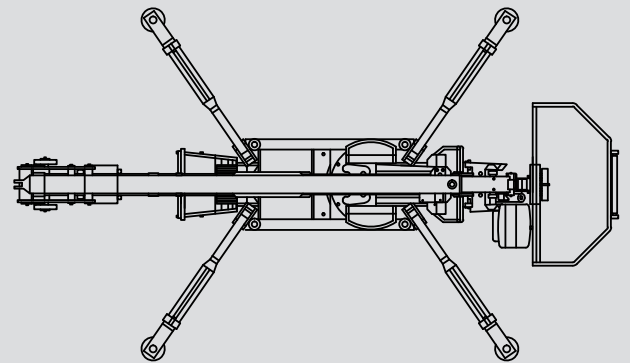

Special-Work Platforms

PSAK 180 E

Max. working height	18,30 m
Max. platform height	16,30 m
Capacity	200 kg
Max. horizontal reach	8,50 m
Width	0,78 m
Length	5,20 m
Height	1,99 m
Platform dimensions	1,10x1,40x0,70 m
Min. outrigger width	3,31 x 3,03 m
Weight	2.450 kg
Power	Electric

Surface area covered by chassis