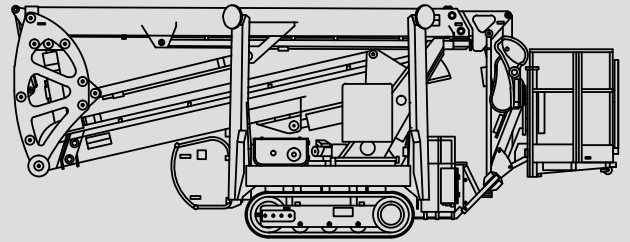

Special-Work Platforms

PSAK 180 E

Max. working height	18,30 m
Max. platform height	16,30 m
Capacity	200 kg
Max. horizontal reach	8,50 m
Width	0,78 m
Length	5,20 m
Height	1,99 m
Platform dimensions	1,10x1,40x0,70 m
Min. outrigger width	3,31 x 3,03 m
Weight	2.450 kg
Power	Electric

Surface area covered by chassis