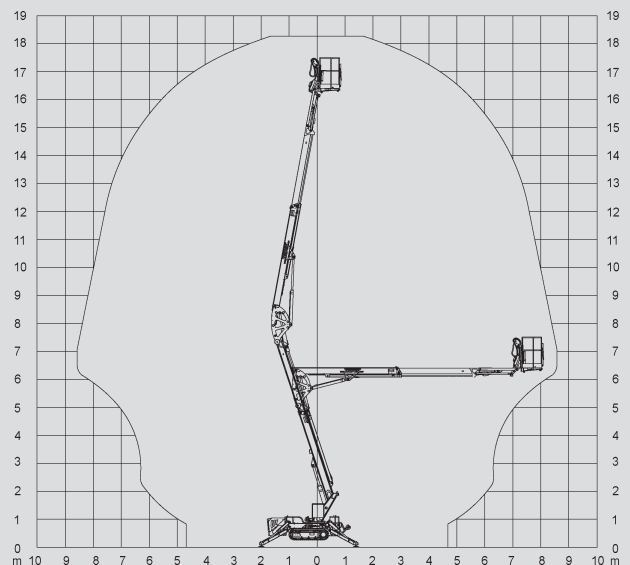

For further information please contact your sales representative or one of our local depots.

Data provided are for information only and do not imply any obligation. Technical information as provided by the manufacturer. We reserve the right to modify specifications and/or models without notice.