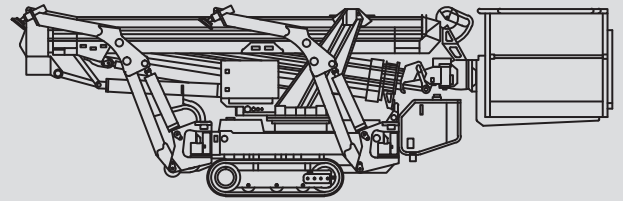

## PSAK 240

Max. working height	24,00 m
Max. platform height	22,00 m
Capacity	250 kg
Max. horizontal reach	12,00 m
Width	0,99 m
Length	6,40 m
Height	1,99 m
Platform dimensions	1,20 x 0,80 m
Max. outrigger width	4,70 x 4,70 m
Weight	3.300 kg
Power	Diesel /Electric
Surface area covered by chassis	1,45 x 0,20 m