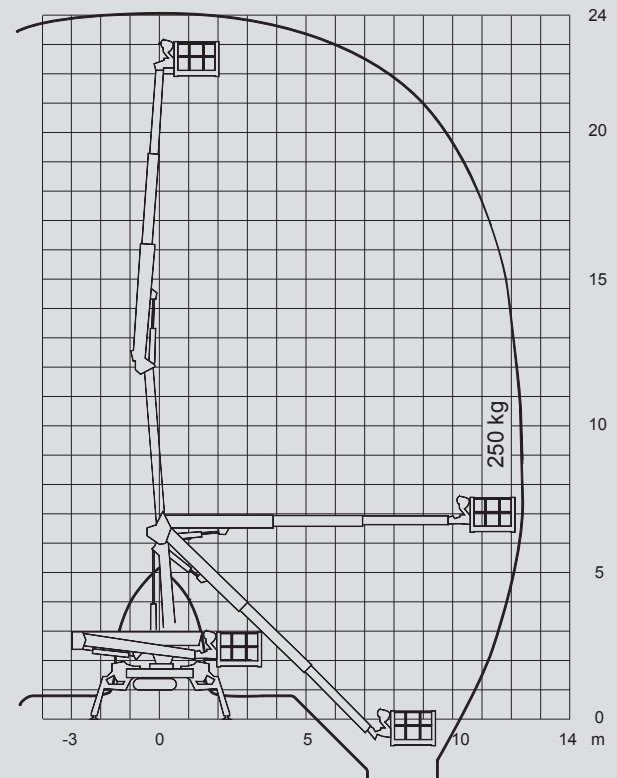

## PSAK 240

Max. working height	24,00 m
Max. platform height	22,00 m
Capacity	250 kg
Max. horizontal reach	12,00 m
Width	0,99 m
Length	6,40 m
Height	1,99 m
Platform dimensions	1,20 x 0,80 m
Max. outrigger width	4,70 x 4,70 m
Weight	3.300 kg
Power	Diesel /Electric
Surface area covered by chassis	1,45 x 0,20 m