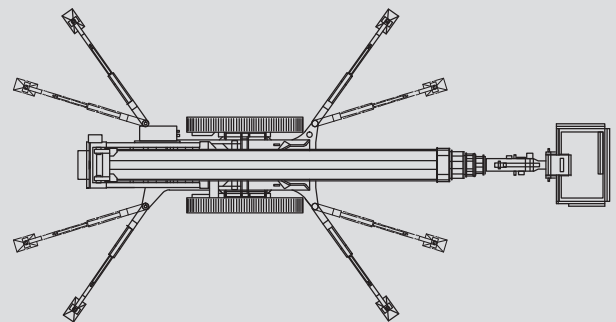

## PSAK 300

Max. working height	30,00 m
Max. platform height	28,00 m
Capacity	250 kg
Max. horizontal reach	17,00 m
Width	1,58 m
Length	7,50 m
Height	1,98 m
Platform dimensions	1,20 x 0,80 m
Max. outrigger width	5,52 x 5,56 m
Weight	4.300 kg
Power	Diesel /Electric
Surface area covered by chassis	1,92 x 0,25 m