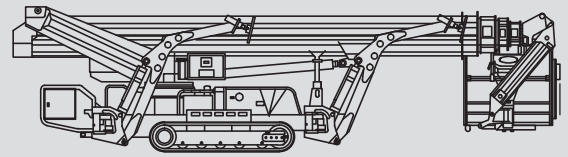

## PSAK 300

Max. working height	30,00 m
Max. platform height	28,00 m
Capacity	250 kg
Max. horizontal reach	17,00 m
Width	1,58 m
Length	7,50 m
Height	1,98 m
Platform dimensions	1,20 x 0,80 m
Max. outrigger width	5,52 x 5,56 m
Weight	4.300 kg
Power	Diesel /Electric
Surface area covered by chassis	1,92 x 0,25 m