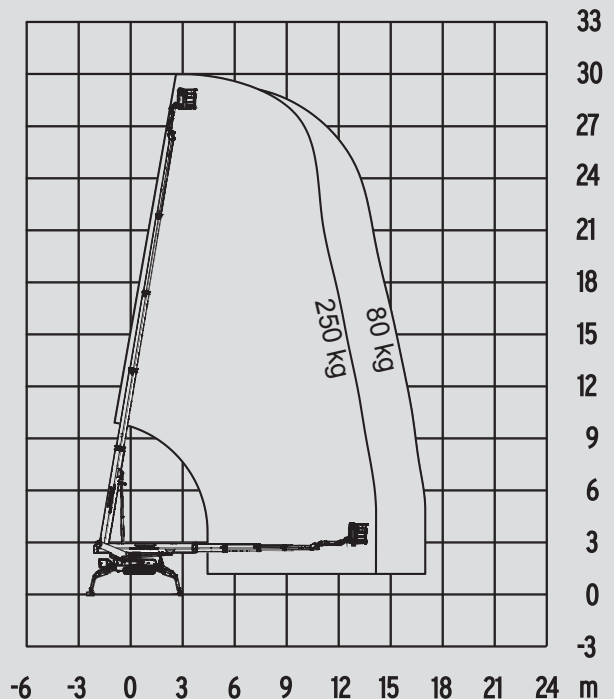

For further information please contact your sales representative or one of our local depots.

Data provided are for information only and do not imply any obligation. Technical information as provided by the manufacturer. We reserve the right to modify specifications and/or models without notice.