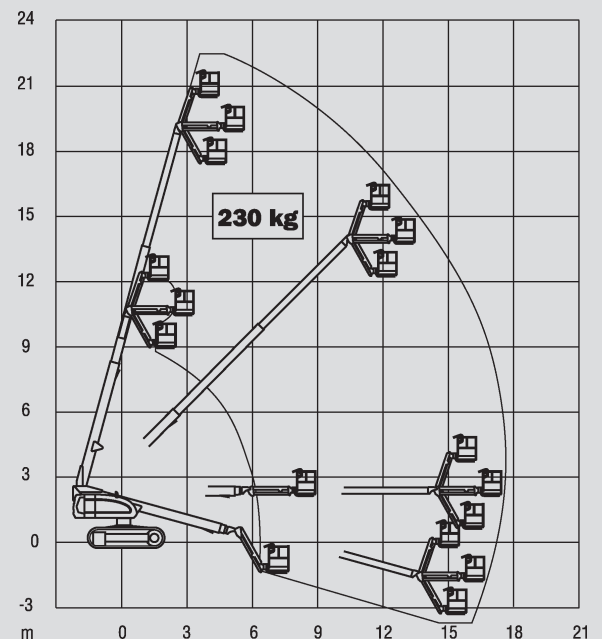

For further information please contact your sales representative or one of our local depots.

Data provided are for information only and do not imply any obligation. Technical information as provided by the manufacturer. We reserve the right to modify specifications and/or models without notice.