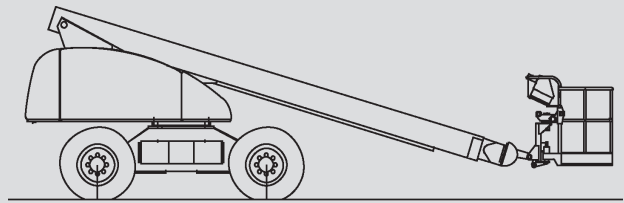

# Telescopic Boom Lifts

## PST 210 D / 4WD

Max. working height	20,80 m
Max. platform height	18,80 m
Capacity	230 kg
Max. horizontal reach	17,20 m
Width	2,48 m
Length	9,10 m
Height	2,86 m
Platform dimensions	1,80 x 0,80 m
Outrigger	No
Weight	11.750 kg
Power	Diesel
Black tires	Yes
Four wheel	Yes