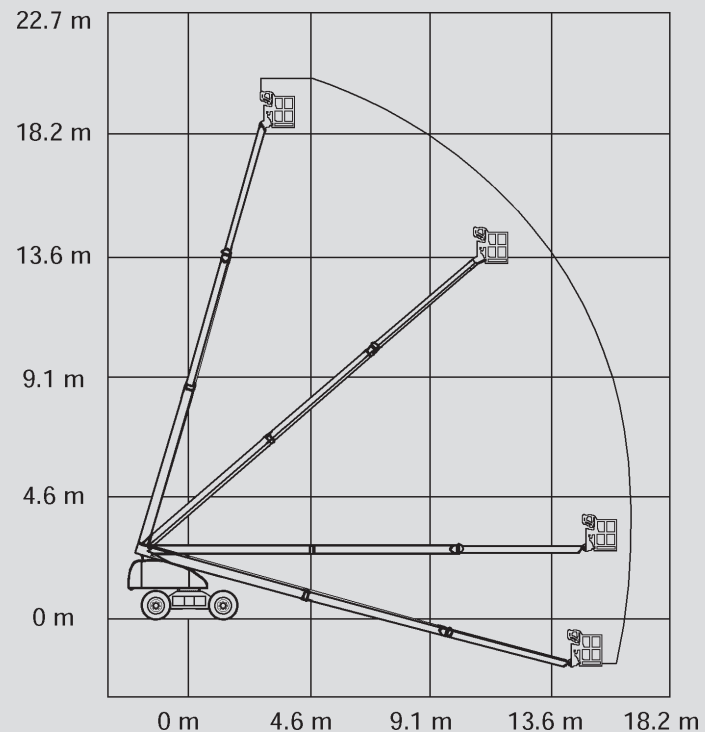

For further information please contact your sales representative or one of our local depots.

Data provided are for information only and do not imply any obligation. Technical information as provided by the manufacturer. We reserve the right to modify specifications and/or models without notice.