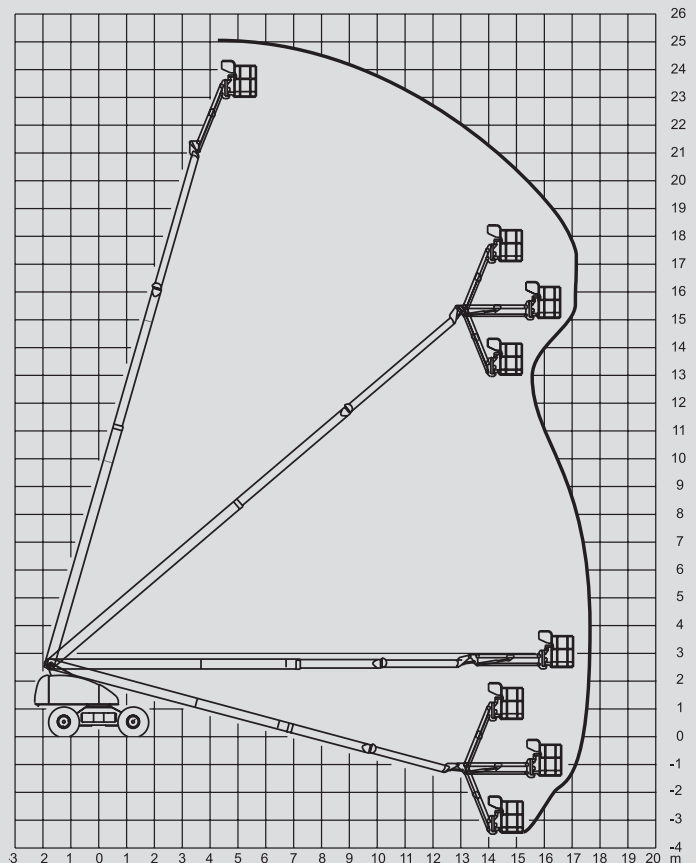

For further information please contact your sales representative or one of our local depots.

Data provided are for information only and do not imply any obligation. Technical information as provided by the manufacturer. We reserve the right to modify specifications and/or models without notice.