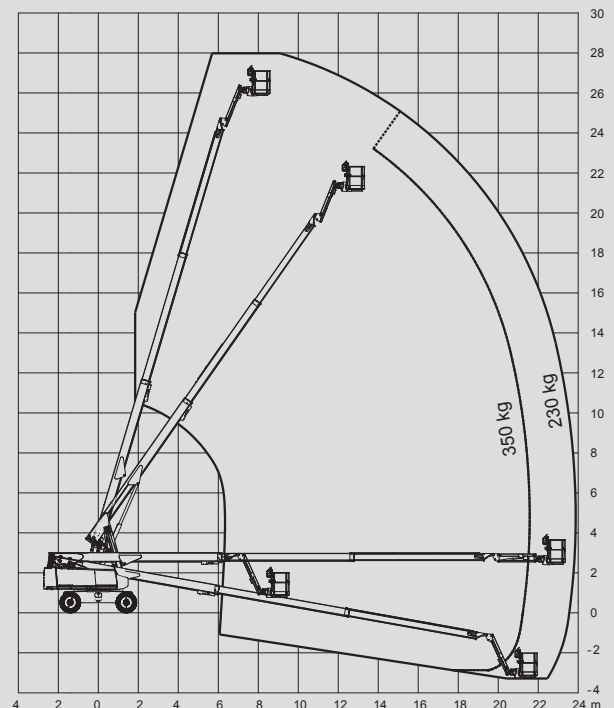

For further information please contact your sales representative or one of our local depots.

Data provided are for information only and do not imply any obligation. Technical information as provided by the manufacturer. We reserve the right to modify specifications and/or models without notice.