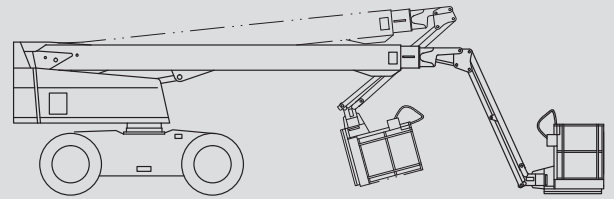

Telescopic Boom Lifts

PST 280 D / 4WD

Max. working height	27,90 m
Max. platform height	25,90 m
Capacity	350 kg
Max. horizontal reach	23,85 m
Width	2,48 m
Length	13,05 m
Height	2,85 m
Platform dimensions	0,91 x 2,44 m
Outrigger	No
Weight	18.100 kg
Power	Diesel
Black tires	Yes
Four wheel	Yes