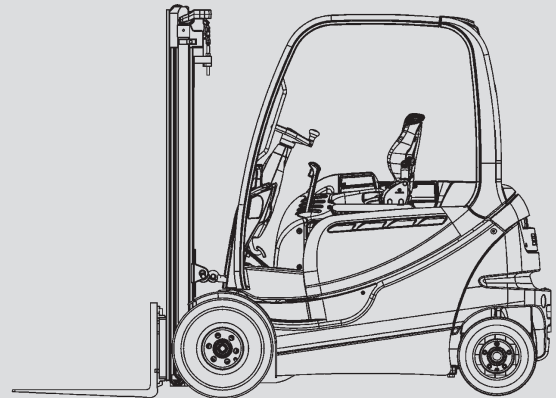

Forklift Trucks

PHS 35 E

Max. lifting height	5,08 - 6,64 m
Max. lift capacity	3.500 kg
Width	1,20 - 1,30 m
Length (without fork)	2,43 - 2,58 m
Height (of overhead guard)	2,23 m
Closed mast height	2,38 - 2,93 m
Weight	5.040 - 5.500 kg
Power	Electric
Four wheel	No
Black tires	Yes