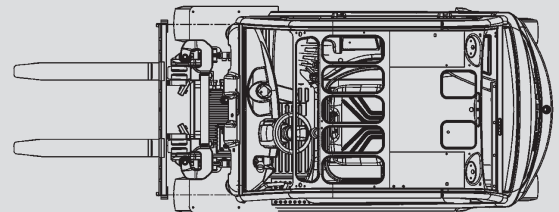

Forklift Trucks

PHS 35 E

Max. lifting height	5,08 - 6,64 m
Max. lift capacity	3.500 kg
Width	1,20 - 1,30 m
Length (without fork)	2,43 - 2,58 m
Height (of overhead guard)	2,23 m
Closed mast height	2,38 - 2,93 m
Weight	5.040 - 5.500 kg
Power	Electric
Four wheel	No
Black tires	Yes