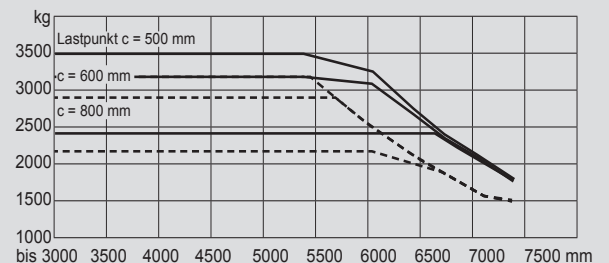

For further information please contact your sales representative or one of our local depots.

Data provided are for information only and do not imply any obligation. Technical information as provided by the manufacturer. We reserve the right to modify specifications and/or models without notice.

— ohne Seitenschieber - - - mit Anbauseitenschieber